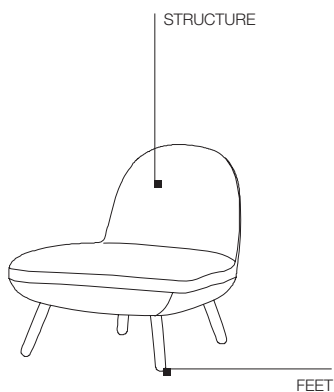

DATASHEET

REGISTERED
DESIGN

VII.2016

molteni.it

Dimensions in millimeters and inches. The right to discontinue and make changes is reserved. This information is based on the latest product information available at the time of printing.

DIMENSIONS

small armchair

W 700 D 820 H 750

W 27 1/2" D 32 1/4" H 29 1/2"

FP01

DATASHEET

REGISTERED
DESIGN

VII.2016