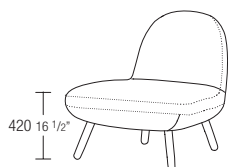

DATASHEET

REGISTERED
DESIGN

VII.2016

molteni.it

Dimensions in millimeters and inches. The right to discontinue and make changes is reserved. This information is based on the latest product information available at the time of printing.

Metal frame with elastic straps padded with cold-foam-covered flexible polyurethane. Bonded velveteen lining.

FEET

Solid beechwood. Floor slides in no-slip material.

REMOVABLE OUTER COVERS

(See attached card, specific for each cover).

DIMENSIONS

small armchair

W 700 D 820 H 750

W 27 1/2" D 32 1/4" H 29 1/2"

FP01

DATASHEET

REGISTERED
DESIGN

VII.2016