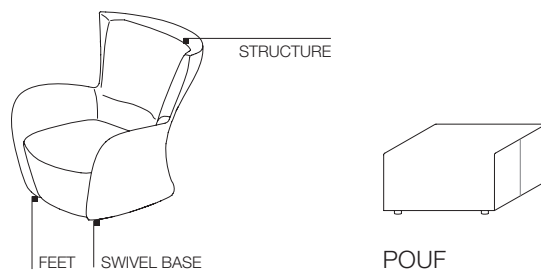

MANDRAGUE AND POUF FEET

Plastic with felt.

MANDRAGUE SWIVEL BASE

In steel painted black. 360° rotation on steel bearings.

REMOVABLE OUTER COVER

(See label attached – cover specification).

DIMENSIONS

armchair