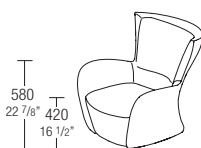

DATASHEET

REGISTERED
DESIGN

VII.2016

molteni.it

Dimensions in millimeters and inches. The right to discontinue and make changes is reserved. This information is based on the latest product information available at the time of printing.

MANDRAGUE AND POUF FEET

Plastic with felt.

MANDRAGUE SWIVEL BASE

In steel painted black. 360° rotation on steel bearings.

REMOVABLE OUTER COVER

(See label attached – cover specification).

DIMENSIONS

armchair

W 840 D 920 H 910
W 33 1/8" D 36 1/4" H 35 7/8"

hide leather armchair

W 840 D 920 H 910
W 33 1/8" D 36 1/4" H 35 7/8"

fabric pouf

W 410 D 450
H 430
W 16 1/8" D 17 3/4"
H 16 7/8"

W 500 D 500

H 370
W 19 5/8" D 19 5/8"
H 14 5/8"

W 600 D 600

H 370
W 23 5/8" D 23 5/8"
H 14 5/8"

fixed **swivel armchair**
MPL1F **MPL1G**

fixed
MPL1F

MPF41

MPF50

MPF60

DATASHEET