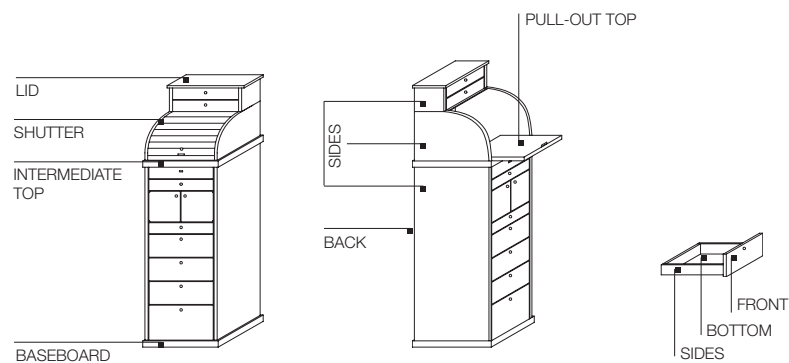

INTERIOR BOTTOM DRAWER

Particleboard panel faced with melamine.

PULL-OUT TOP

Plywood panel faced with sliced American walnut or Eucalyptus and details in heartwood.

SHUTTER

American walnut or Eucalyptus heartwood.

KNOB

American walnut heartwood. The Eucalyptus version is American walnut tinted.

DIMENSIONS

unit with drawers

W 460 D 480 H 1600

W 18 1/8" D 18 7/8" H 63"

M/1

DATASHEET