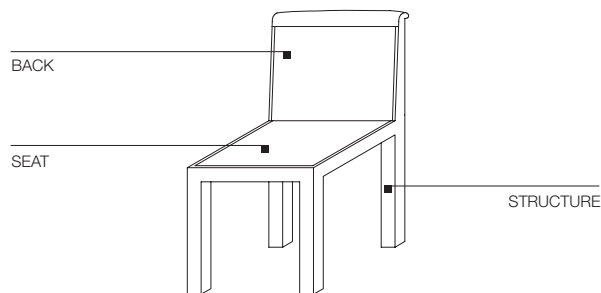

FABRIC OR LEATHER COVERS

(See enclosed label, referring to the specific slipcover).

2—
2

DIMENSIONS

wood chair

W 460 D 500 H 770

W 18 1/8" D 19 3/4" H 30 3/8"

small armchair

glossy black lacquered

W 510 D 500 H 770

W 20" D 19 3/4" H 30 3/8"

DATASHEET

VII.2016

molteni.it

Dimensions in millimeters and inches. The right to discontinue and make changes is reserved. This information is based on the latest product information available at the time of printing.