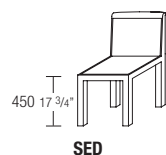

DATASHEET

VII.2016

molteni.it

Dimensions in millimeters and inches. The right to discontinue and make changes is reserved. This information is based on the latest product information available at the time of printing.

FABRIC OR LEATHER COVERS

(See enclosed label, referring to the specific slipcover).

2—
2

DIMENSIONS

wood chair

W 460 D 500 H 770

W 18 1/8" D 19 3/4" H 30 3/8"

small armchair

glossy black lacquered

W 510 D 500 H 770

W 20" D 19 3/4" H 30 3/8"

DATASHEET

VII.2016

molteni.it

Dimensions in millimeters and inches. The right to discontinue and make changes is reserved. This information is based on the latest product information available at the time of printing.