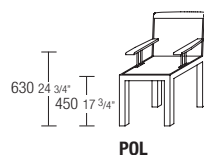

DATASHEET

VII.2016

molteni.it

Dimensions in millimeters and inches. The right to discontinue and make changes is reserved. This information is based on the latest product information available at the time of printing.

FABRIC OR LEATHER COVERS

(See enclosed label, referring to the specific slipcover).

2—
2

DIMENSIONS

wood chair

W 460 D 500 H 770

W 18 1/8" D 19 3/4" H 30 3/8"

small armchair

glossy black lacquered

W 510 D 500 H 770

W 20" D 19 3/4" H 30 3/8"

DATASHEET

VII.2016

molteni.it

Dimensions in millimeters and inches. The right to discontinue and make changes is reserved. This information is based on the latest product information available at the time of printing.