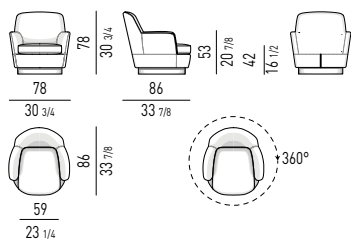

POLTRONA "HIGH" | "HIGH" ARMCHAIR VERSIONE GIREVOLE - SWIVEL VERSION