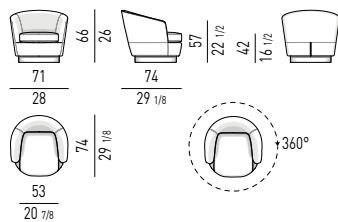

Minotti

POLTRONA "LOW" | "LOW" ARMCHAIR VERSIONE GIREVOLE - SWIVEL VERSION