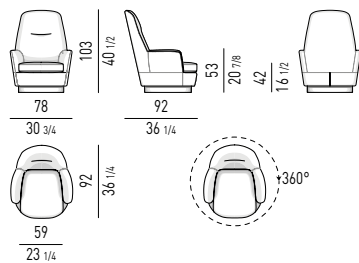

BERGÈRE VERSIONE GIREVOLE - SWIVEL VERSION