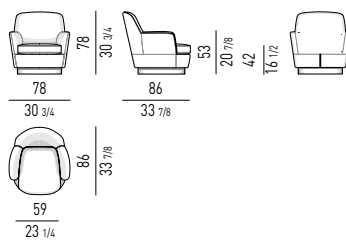

VERSIONE FISSA - FIXED VERSION