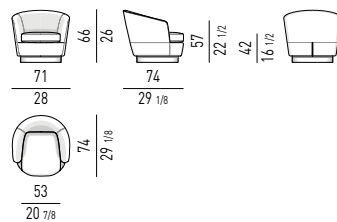

VERSIONE FISSA - FIXED VERSION