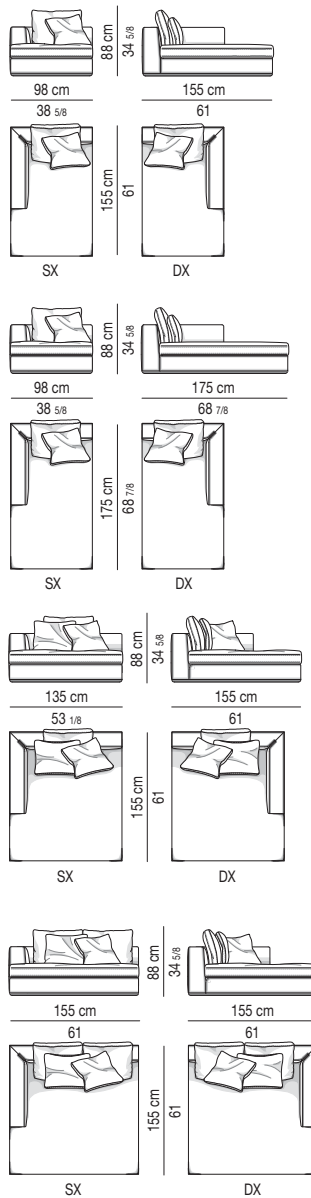

CHAISE LONGUE