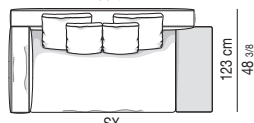

DIVANO TERMINALE CON TOP CM 44X100 ELEMENT WITH 1 ARMREST WITH TOP CM 44X100