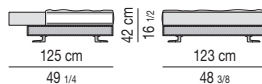

PANCA CON TOP CM 44X123 BENCH WITH TOP CM 44X123