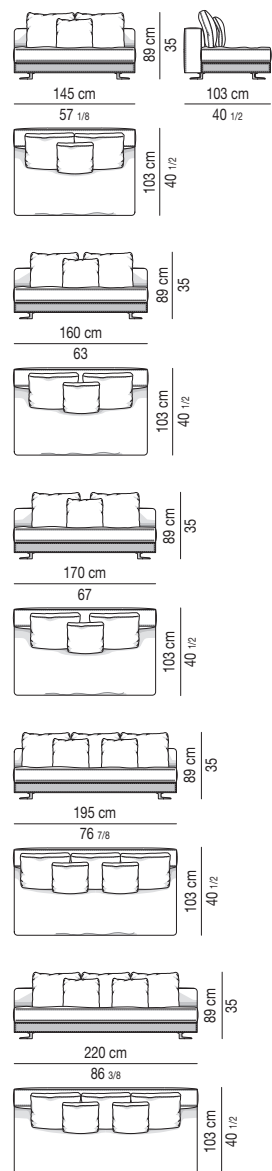

WHITE | DEPTH CM 103

VERSIONE BASE RIVESTITA IN CUOIO | BASE VERSION WITH SADDLE-HIDE COVER

ELEMENTO CENTRALE | CENTRAL ELEMENT