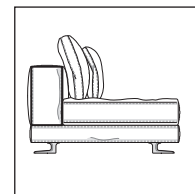

WHITE | SOFÀ DEPTH CM 103

VERSIONE BASE RIVESTITA IN CUIO | BASE VERSION WITH SADDLE-HIDE COVER