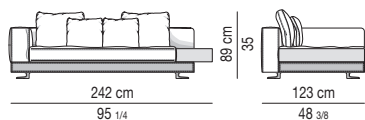

DIVANO TERMINALE CON TOP CM 44X100 ELEMENT WITH 1 ARMREST WITH TOP CM 44X100