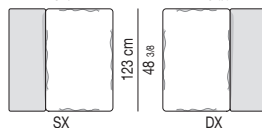

PANCA CON TOP CM 44X123 BENCH WITH TOP CM 44X123