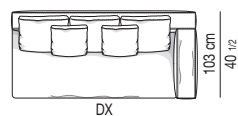

Minotti

WHITE | DEPTH CM 103

VERSIONE BASE RIVESTITA IN CUOIO | BASE VERSION WITH SADDLE-HIDE COVER

ELEMENTO TERMINALE | ELEMENT WITH 1 ARMREST

SX

DX

SX

DX

SX

DX

SX

DX

SX

DX

SX

DX

SX

DX