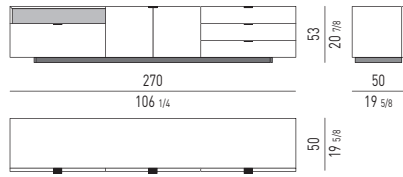

Minotti

HARVEY LINE H53

Minotti

HARVEY LINE H101

COMODINI | NIGHTSTANDS

SPAZIO UTILE INTERNO CASSETTO
DRAWER INTERNAL DIMENSIONS

HARVEY LINE HI-FI H53

PASSACAVI | CABLE MANAGEMENT

ELEMENTI HARVEY LINE | HARVEY LINE ELEMENTS

CM 180X50 H53
INCHES 70^{7/8}X19^{5/8} H20^{7/8}

CM 180X50 H53
INCHES 70^{7/8}X19^{5/8} H20^{7/8}

CM 270X50 H53
INCHES 106^{1/4}X19^{5/8} H20^{7/8}

CM 270X50 H53
INCHES 106^{1/4}X19^{5/8} H20^{7/8}

CM 180X50 H74
INCHES 70^{7/8}X19^{5/8} H29^{1/8}

CM 180X50 H74
INCHES 70^{7/8}X19^{5/8} H29^{1/8}

CM 270X50 H74
INCHES 106^{1/4}X19^{5/8} H29^{1/8}

CM 270X50 H74
INCHES 106^{1/4}X19^{5/8} H29^{1/8}

Minotti