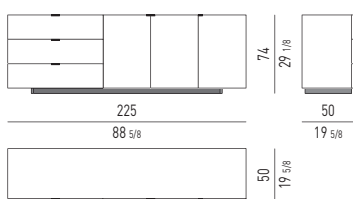

Minotti

HARVEY LINE H74