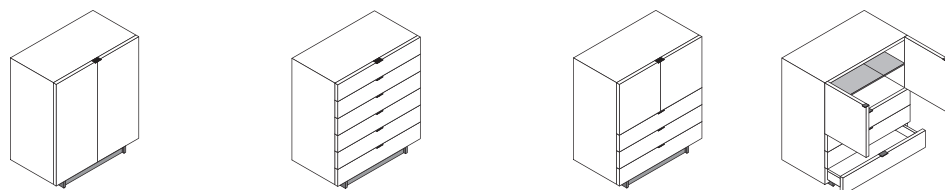

Minotti

HARVEY LINE H53

Minotti

HARVEY LINE H101

COMODINI | NIGHTSTANDS

SPAZIO UTILE INTERNO CASSETTO
DRAWER INTERNAL DIMENSIONS

HARVEY LINE HI-FI H53

PASSACAVI | CABLE MANAGEMENT