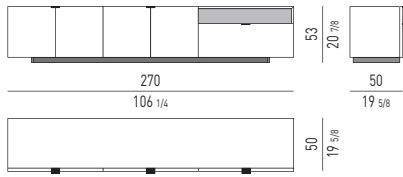

Minotti

HARVEY LINE H53

Minotti

HARVEY LINE H101

COMODINI | NIGHTSTANDS

SPAZIO UTILE INTERNO CASSETTO
DRAWER INTERNAL DIMENSIONS

HARVEY LINE HI-FI H53

PASSACAVI | CABLE MANAGEMENT

ELEMENTI HARVEY LINE | HARVEY LINE ELEMENTS

CM 180X50 H53
INCHES 70^{7/8}X19^{5/8} H20^{7/8}

CM 180X50 H53
INCHES 70^{7/8}X19^{5/8} H20^{7/8}

CM 270X50 H53
INCHES 106^{1/4}X19^{5/8} H20^{7/8}

CM 270X50 H53
INCHES 106^{1/4}X19^{5/8} H20^{7/8}

CM 180X50 H74
INCHES 70^{7/8}X19^{5/8} H29^{1/8}

CM 180X50 H74
INCHES 70^{7/8}X19^{5/8} H29^{1/8}

CM 270X50 H74
INCHES 106^{1/4}X19^{5/8} H29^{1/8}

CM 270X50 H74
INCHES 106^{1/4}X19^{5/8} H29^{1/8}

Minotti