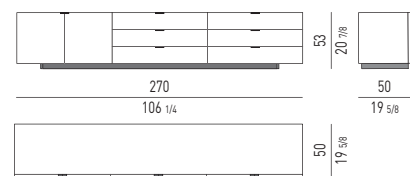

Minotti

HARVEY LINE H53