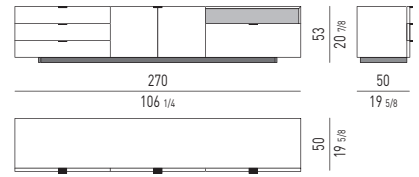

Minotti

HARVEY LINE H53

Minotti

HARVEY LINE H101

COMODINI | NIGHTSTANDS

SPAZIO UTILE INTERNO CASSETTO
DRAWER INTERNAL DIMENSIONS

HARVEY LINE HI-FI H53

PASSACAVI | CABLE MANAGEMENT

ELEMENTI HARVEY LINE | HARVEY LINE ELEMENTS

CM 180X50 H53
INCHES 70^{7/8}X19^{5/8} H20^{7/8}

CM 180X50 H53
INCHES 70^{7/8}X19^{5/8} H20^{7/8}

CM 270X50 H53
INCHES 106^{1/4}X19^{5/8} H20^{7/8}

CM 270X50 H53
INCHES 106^{1/4}X19^{5/8} H20^{7/8}

CM 180X50 H74
INCHES 70^{7/8}X19^{5/8} H29^{1/8}

CM 180X50 H74
INCHES 70^{7/8}X19^{5/8} H29^{1/8}

CM 270X50 H74
INCHES 106^{1/4}X19^{5/8} H29^{1/8}

CM 270X50 H74
INCHES 106^{1/4}X19^{5/8} H29^{1/8}

Minotti

CM 180X50 H53
INCHES 70^{7/8}X19^{5/8} H20^{7/8}

CM 270X50 H53
INCHES 106^{1/4}X19^{5/8} H20^{7/8}

CM 270X50 H53
INCHES 106^{1/4}X19^{5/8} H20^{7/8}

CM 270X50 H53
INCHES 106^{1/4}X19^{5/8} H20^{7/8}

CM 180X50 H74
INCHES 70^{7/8}X19^{5/8} H29^{1/8}