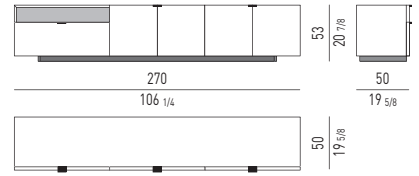

Minotti

HARVEY LINE H53

Minotti

HARVEY LINE H101

COMODINI | NIGHTSTANDS

SPAZIO UTILE INTERNO CASSETTO
DRAWER INTERNAL DIMENSIONS

HARVEY LINE HI-FI H53

PASSACAVI | CABLE MANAGEMENT

ELEMENTI HARVEY LINE | HARVEY LINE ELEMENTS

CM 180X50 H53
INCHES 70^{7/8}X19^{5/8} H20^{7/8}

CM 180X50 H53
INCHES 70^{7/8}X19^{5/8} H20^{7/8}

CM 270X50 H53
INCHES 106^{1/4}X19^{5/8} H20^{7/8}

CM 270X50 H53
INCHES 106^{1/4}X19^{5/8} H20^{7/8}

CM 180X50 H74
INCHES 70^{7/8}X19^{5/8} H29^{1/8}

CM 180X50 H74
INCHES 70^{7/8}X19^{5/8} H29^{1/8}

CM 270X50 H74
INCHES 106^{1/4}X19^{5/8} H29^{1/8}

CM 270X50 H74
INCHES 106^{1/4}X19^{5/8} H29^{1/8}

Minotti

CM 180X50 H53
INCHES 70^{7/8}X19^{5/8} H20^{7/8}

CM 270X50 H53
INCHES 106^{1/4}X19^{5/8} H20^{7/8}

CM 270X50 H53
INCHES 106^{1/4}X19^{5/8} H20^{7/8}

CM 270X50 H53
INCHES 106^{1/4}X19^{5/8} H20^{7/8}

CM 180X50 H74
INCHES 70^{7/8}X19^{5/8} H29^{1/8}