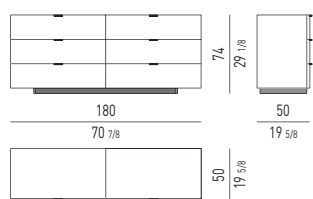

Minotti

HARVEY LINE H74