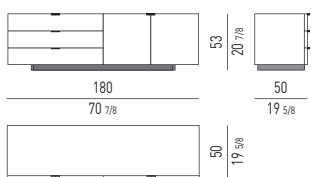

Minotti

HARVEY LINE H53