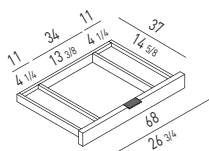

Minotti

HARVEY LINE H53

Minotti

HARVEY LINE H101

COMODINI | NIGHTSTANDS

SPAZIO UTILE INTERNO CASSETTO
DRAWER INTERNAL DIMENSIONS

HARVEY LINE HI-FI H53

PASSACAVI | CABLE MANAGEMENT

ELEMENTI HARVEY LINE | HARVEY LINE ELEMENTS

CM 180X50 H53
INCHES 70^{7/8}X19^{5/8} H20^{7/8}

CM 180X50 H53
INCHES 70^{7/8}X19^{5/8} H20^{7/8}

CM 270X50 H53
INCHES 106^{1/4}X19^{5/8} H20^{7/8}

CM 270X50 H53
INCHES 106^{1/4}X19^{5/8} H20^{7/8}

CM 180X50 H74
INCHES 70^{7/8}X19^{5/8} H29^{1/8}

CM 180X50 H74
INCHES 70^{7/8}X19^{5/8} H29^{1/8}

CM 270X50 H74
INCHES 106^{1/4}X19^{5/8} H29^{1/8}

CM 270X50 H74
INCHES 106^{1/4}X19^{5/8} H29^{1/8}

Minotti