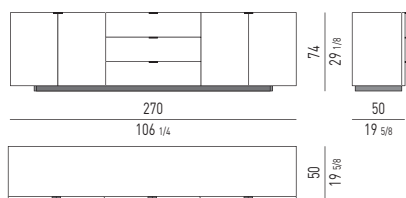

Minotti

HARVEY LINE H74