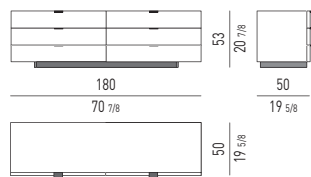

Minotti

HARVEY LINE H53