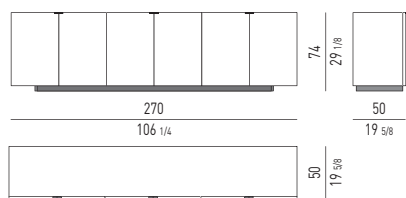

Minotti

HARVEY LINE H74