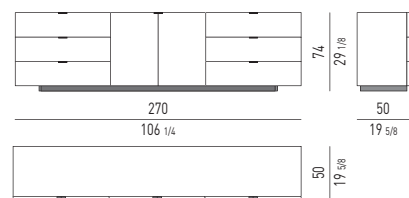

Minotti

HARVEY LINE H74