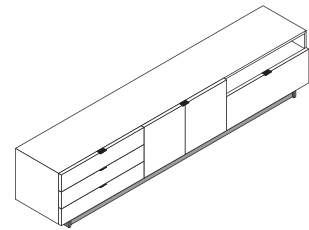

Minotti

HARVEY LINE H53

Minotti

HARVEY LINE H101

COMODINI | NIGHTSTANDS

SPAZIO UTILE INTERNO CASSETTO
DRAWER INTERNAL DIMENSIONS

HARVEY LINE HI-FI H53

PASSACAVI | CABLE MANAGEMENT

ELEMENTI HARVEY LINE | HARVEY LINE ELEMENTS

CM 180X50 H53
INCHES 70^{7/8}X19^{5/8} H20^{7/8}

CM 180X50 H53
INCHES 70^{7/8}X19^{5/8} H20^{7/8}

CM 270X50 H53
INCHES 106^{1/4}X19^{5/8} H20^{7/8}

CM 270X50 H53
INCHES 106^{1/4}X19^{5/8} H20^{7/8}