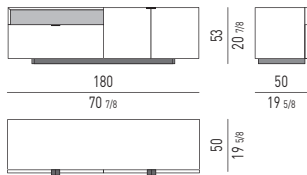

Minotti

HARVEY LINE H53

Minotti

HARVEY LINE H101

COMODINI | NIGHTSTANDS

SPAZIO UTILE INTERNO CASSETTO
DRAWER INTERNAL DIMENSIONS

HARVEY LINE HI-FI H53

PASSACAVI | CABLE MANAGEMENT

ELEMENTI HARVEY LINE | HARVEY LINE ELEMENTS

CM 180X50 H53
INCHES 70^{7/8}X19^{5/8} H20^{7/8}

CM 180X50 H53
INCHES 70^{7/8}X19^{5/8} H20^{7/8}

CM 270X50 H53
INCHES 106^{1/4}X19^{5/8} H20^{7/8}

CM 270X50 H53
INCHES 106^{1/4}X19^{5/8} H20^{7/8}

CM 180X50 H74
INCHES 70^{7/8}X19^{5/8} H29^{1/8}

CM 180X50 H74
INCHES 70^{7/8}X19^{5/8} H29^{1/8}

CM 270X50 H74
INCHES 106^{1/4}X19^{5/8} H29^{1/8}

CM 270X50 H74
INCHES 106^{1/4}X19^{5/8} H29^{1/8}

Minotti

CM 180X50 H53
INCHES 70^{7/8}X19^{5/8} H20^{7/8}

CM 270X50 H53
INCHES 106^{1/4}X19^{5/8} H20^{7/8}

CM 270X50 H53
INCHES 106^{1/4}X19^{5/8} H20^{7/8}

CM 270X50 H53
INCHES 106^{1/4}X19^{5/8} H20^{7/8}

CM 180X50 H74
INCHES 70^{7/8}X19^{5/8} H29^{1/8}