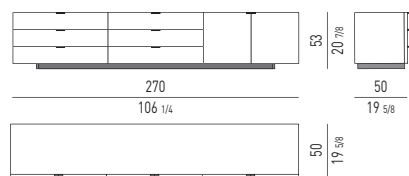

Minotti

HARVEY LINE H53