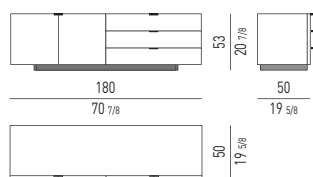

Minotti

HARVEY LINE H53