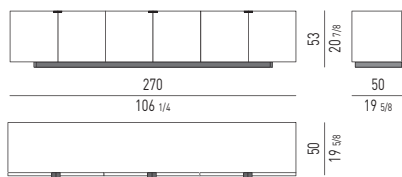

Minotti

HARVEY LINE H53