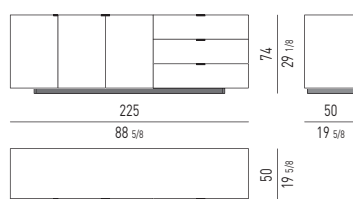

Minotti

HARVEY LINE H74