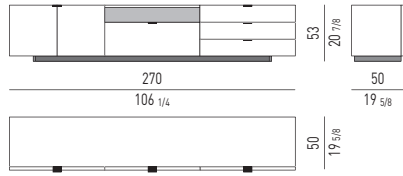

Minotti

HARVEY LINE H53

Minotti

HARVEY LINE H101

COMODINI | NIGHTSTANDS

SPAZIO UTILE INTERNO CASSETTO
DRAWER INTERNAL DIMENSIONS

HARVEY LINE HI-FI H53

PASSACAVI | CABLE MANAGEMENT

ELEMENTI HARVEY LINE | HARVEY LINE ELEMENTS

CM 180X50 H53
INCHES 70^{7/8}X19^{5/8} H20^{7/8}

CM 180X50 H53
INCHES 70^{7/8}X19^{5/8} H20^{7/8}

CM 270X50 H53
INCHES 106^{1/4}X19^{5/8} H20^{7/8}

CM 270X50 H53
INCHES 106^{1/4}X19^{5/8} H20^{7/8}

CM 180X50 H74
INCHES 70^{7/8}X19^{5/8} H29^{1/8}

CM 180X50 H74
INCHES 70^{7/8}X19^{5/8} H29^{1/8}

CM 270X50 H74
INCHES 106^{1/4}X19^{5/8} H29^{1/8}

CM 270X50 H74
INCHES 106^{1/4}X19^{5/8} H29^{1/8}

Minotti