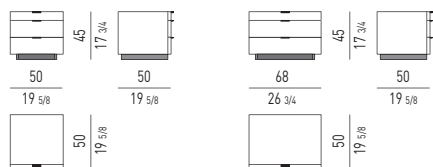

Minotti

HARVEY LINE H53

Minotti

HARVEY LINE H101

COMODINI | NIGHTSTANDS

SPAZIO UTILE INTERNO CASSETTO
DRAWER INTERNAL DIMENSIONS

HARVEY LINE HI-FI H53

PASSACAVI | CABLE MANAGEMENT

ELEMENTI HARVEY LINE | HARVEY LINE ELEMENTS

CM 180X50 H53
INCHES 70^{7/8}X19^{5/8} H20^{7/8}

CM 180X50 H53
INCHES 70^{7/8}X19^{5/8} H20^{7/8}

CM 270X50 H53
INCHES 106^{1/4}X19^{5/8} H20^{7/8}

CM 270X50 H53
INCHES 106^{1/4}X19^{5/8} H20^{7/8}

CM 180X50 H74
INCHES 70^{7/8}X19^{5/8} H29^{1/8}

CM 180X50 H74
INCHES 70^{7/8}X19^{5/8} H29^{1/8}

CM 270X50 H74
INCHES 106^{1/4}X19^{5/8} H29^{1/8}

CM 270X50 H74
INCHES 106^{1/4}X19^{5/8} H29^{1/8}

Minotti