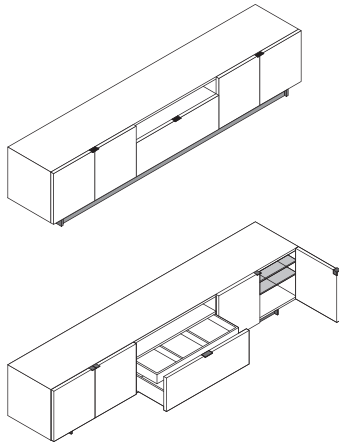

Minotti

HARVEY LINE H53

Minotti

HARVEY LINE H101

COMODINI | NIGHTSTANDS

SPAZIO UTILE INTERNO CASSETTO
DRAWER INTERNAL DIMENSIONS

HARVEY LINE HI-FI H53

PASSACAVI | CABLE MANAGEMENT

ELEMENTI HARVEY LINE | HARVEY LINE ELEMENTS

CM 180X50 H53
INCHES 70^{7/8}X19^{5/8} H20^{7/8}

CM 180X50 H53
INCHES 70^{7/8}X19^{5/8} H20^{7/8}

CM 270X50 H53
INCHES 106^{1/4}X19^{5/8} H20^{7/8}

CM 270X50 H53
INCHES 106^{1/4}X19^{5/8} H20^{7/8}