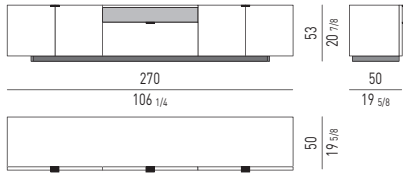

Minotti

HARVEY LINE H53

Minotti

HARVEY LINE H101

COMODINI | NIGHTSTANDS

SPAZIO UTILE INTERNO CASSETTO
DRAWER INTERNAL DIMENSIONS

HARVEY LINE HI-FI H53

PASSACAVI | CABLE MANAGEMENT

ELEMENTI HARVEY LINE | HARVEY LINE ELEMENTS

CM 180X50 H53
INCHES 70^{7/8}X19^{5/8} H20^{7/8}

CM 180X50 H53
INCHES 70^{7/8}X19^{5/8} H20^{7/8}

CM 270X50 H53
INCHES 106^{1/4}X19^{5/8} H20^{7/8}

CM 270X50 H53
INCHES 106^{1/4}X19^{5/8} H20^{7/8}

CM 180X50 H74
INCHES 70^{7/8}X19^{5/8} H29^{1/8}

CM 180X50 H74
INCHES 70^{7/8}X19^{5/8} H29^{1/8}

CM 270X50 H74
INCHES 106^{1/4}X19^{5/8} H29^{1/8}

CM 270X50 H74
INCHES 106^{1/4}X19^{5/8} H29^{1/8}

Minotti