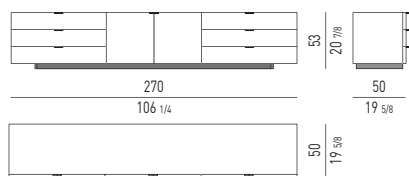

Minotti

HARVEY LINE H53