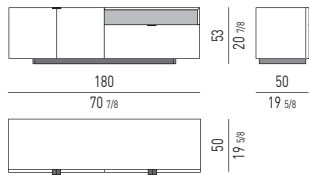

Minotti

HARVEY LINE H53

Minotti

HARVEY LINE H101

COMODINI | NIGHTSTANDS

SPAZIO UTILE INTERNO CASSETTO
DRAWER INTERNAL DIMENSIONS

HARVEY LINE HI-FI H53

PASSACAVI | CABLE MANAGEMENT

ELEMENTI HARVEY LINE | HARVEY LINE ELEMENTS

CM 180X50 H53
INCHES 70^{7/8}X19^{5/8} H20^{7/8}

CM 180X50 H53
INCHES 70^{7/8}X19^{5/8} H20^{7/8}

CM 270X50 H53
INCHES 106^{1/4}X19^{5/8} H20^{7/8}

CM 270X50 H53
INCHES 106^{1/4}X19^{5/8} H20^{7/8}

CM 180X50 H74
INCHES 70^{7/8}X19^{5/8} H29^{1/8}

CM 180X50 H74
INCHES 70^{7/8}X19^{5/8} H29^{1/8}

CM 270X50 H74
INCHES 106^{1/4}X19^{5/8} H29^{1/8}

CM 270X50 H74
INCHES 106^{1/4}X19^{5/8} H29^{1/8}

Minotti