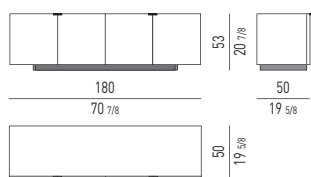

Minotti

HARVEY LINE H53