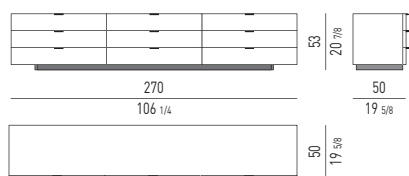

Minotti

HARVEY LINE H53