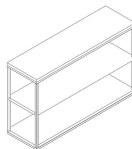

45cm x 45cm H 54cm
17,72" x 17,72" H 21,26"

QUADRATO CENTRALE

90cm x 90cm H 34cm
35,43" x 35,43" H 13,39"

RETTANGOLARE CENTRALE

50cm x 160cm H 34cm
19,69" x 62,99" H 13,39"

80cm x 140cm H 34cm
31,5" x 55,12" H 13,39"

RETTANGOLARE CONSOLLE

27cm x 90cm H 56cm
10,63" x 35,43" H 22,05"

90cm x 27cm H 56cm
35,43" x 10,63" H 22,05"

TONDO ANGOLARE

45cm H 56cm
17,72" H 22,05"

TONDO CENTRALE

100cm H 34cm
39,37" H 13,39"

FINITURE