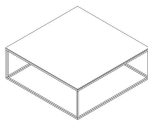

■ T100X1

■ T100MY1

■ T100M03

■ T100M00

■ T100MM3

■ T100FMB

SCHEMATICS

QUADRATO ANGOLARE

45cm x 45cm H 54cm
17,72" x 17,72" H 21,26"

QUADRATO CENTRALE

90cm x 90cm H 34cm
35,43" x 35,43" H 13,39"

RETTANGOLARE CENTRALE

50cm x 160cm H 34cm
19,69" x 62,99" H 13,39"

80cm x 140cm H 34cm
31,5" x 55,12" H 13,39"

RETTANGOLARE CONSOLLE

27cm x 90cm H 56cm
10,63" x 35,43" H 22,05"

90cm x 27cm H 56cm
35,43" x 10,63" H 22,05"

TONDO ANGOLARE

45cm H 56cm
17,72" H 22,05"

TONDO CENTRALE

100cm H 34cm
39,37" H 13,39"

FINITURE