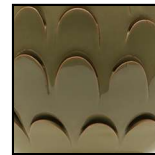

SCHEMATICS

PUMO

8cm x 8cm H 10cm
3,15" x 3,15" H 3,94"

9cm H 15cm
3,54" H 5,91"

9cm x 9cm H 15cm
3,54" x 3,54" H 5,91"

11cm x 11cm H 15cm
4,33" x 4,33" H 5,91"

13cm H 20cm
5,12" H 7,87"

20cm H 30cm
7,87" H 11,81"

FINISHINGS

Finishing

Lime