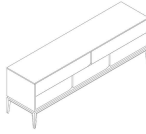

■ B004RLH

■ B004RLH

■ B004LRY

■ B004LRO

SCHEMATICS

SIDEBOARD

220cm x 53cm H 75cm
86,61" x 20,87" H 29,53"

BEDSIDE TABLE LEFT

65cm x 45cm H 41cm
25,59" x 17,72" H 16,14"

BEDSIDE TABLE RIGHT

65cm x 45cm H 41cm
25,59" x 17,72" H 16,14"

FINISHINGS

Frame finishing

SMOKED OAK

Feet finishing

SMOKED OAK