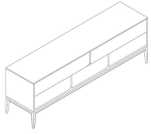

■ B004RLH

■ B004RLH

■ B004LRY

■ B004LRO

SCHEMATICS

SIDEBOARD

220cm x 53cm H 75cm
86,61" x 20,87" H 29,53"

BEDSIDE TABLE LEFT

65cm x 45cm H 41cm
25,59" x 17,72" H 16,14"

BEDSIDE TABLE RIGHT

65cm x 45cm H 41cm
25,59" x 17,72" H 16,14"

FINISHINGS

Frame finishing

SMOKED OAK

Feet finishing

SMOKED OAK