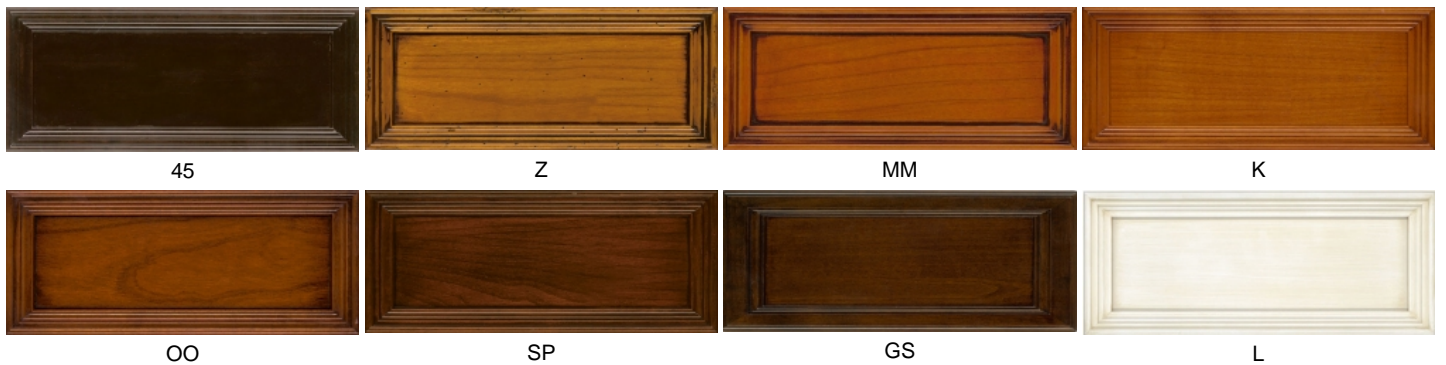

3-SEAT SOFA LEO

Art.no.: 1127

Measurement: 230x97/82/40 cm

Description: The base upholstery and seat cushions are in high quality polyether foam on elastic webbing, back cushions and lumbar pillows with polyester fiber filling. Back cushions and lumbar pillows may also be combined with contrasting fabrics. The piping in the frame area may be finished with contrasting fabrics. The legs of the sofa are in solid beech.

Finishes