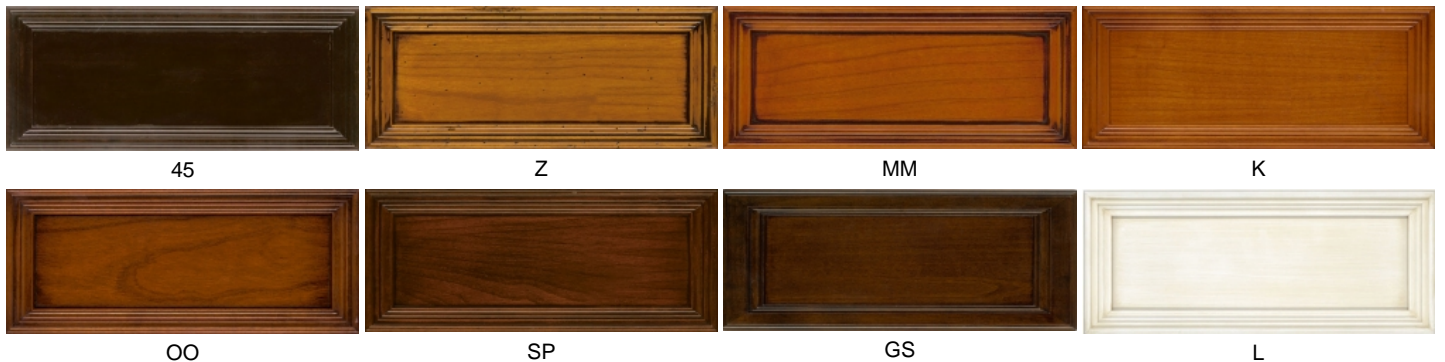

CHAIR SOPHIA

Art.no.: 1404

Measurement: 48x62/97/48 cm

Description: Chair of our collection SOPHIA with upholstered back. Frame in solid beech. Cold foam contoured upholstery on webbing. Fabric and leather finished with piping.

Finishes