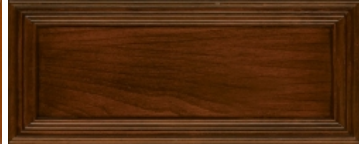

This item has on compartment and 2 drawers. The drawers are with self-closing drawer motion

---

Finishes

SP