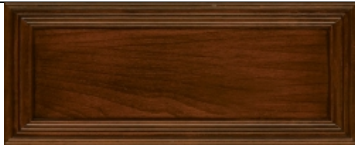

SIDEBOARD VILLA BORGHESE

Art.no.: 7370

Measurement: 166x48/92 cm

Description: Sideboard in Director style with 2 doors, 2 large and 4 small drawers. Inside 1 removable wooden shelf. Solid sections are in linden, veneered in cherry.

A choice may be made between two different handles: Louis XVI handle (M01), Directoire handle (M02).

Finishes

Z

MM

K

OO

SP

L