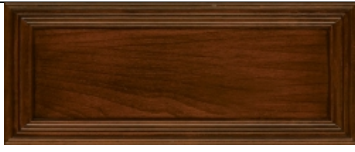

SIDEBOARD VILLA BORGHESE

Art.no.: 7371

Measurement: 215x48/105 cm

Description: Sideboard in Directoire style with 4 doors, 4 drawers. Inside 1 removable wooden shelf. Solid sections are in linden, veneered in cherry.

A choice may be made between two different handles: Louis XVI handle (M01), Directoire handle (M02).

Finishes

Z

MM

K

OO

SP

L