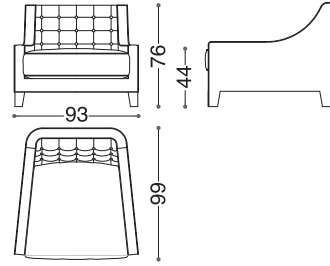

Design: Alessandro Castello, Maria Antonietta Lagravinese
Structure: Beech multilayer.
Seat Padding: Feather with polyurethane foam insert.
Back Padding: Polyurethane foam.
Cover: Non-Removable.

Art. 40091/I