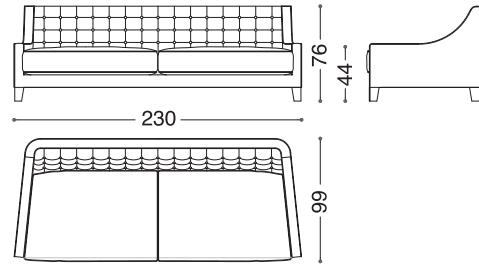

Art. 40093/I

Art. 40094/L