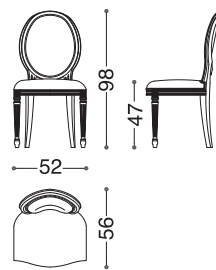

Sedie e Poltroncine / Chairs and armchairs

Art. 47016 MAURICE - Design: Angelo Cappellini staff

Art. 47016

Art. 47017 MAURICE - Design: Angelo Cappellini staff

Art. 47017