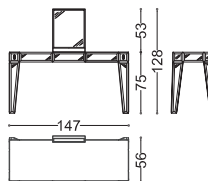

Art. 41044/C

Art. 41046/C