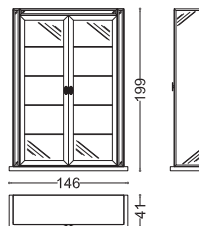

Art. 41046/C

Art. 41047/C