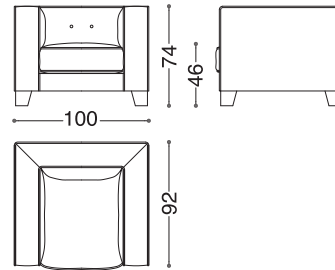

Art. 40001

Art. 40002