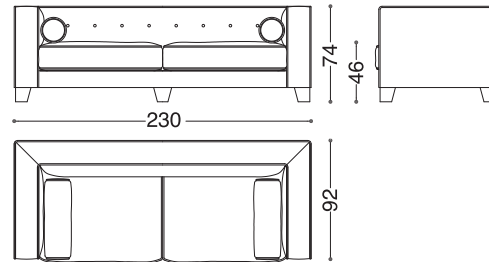

Art. 40003

Art. 40004/DX