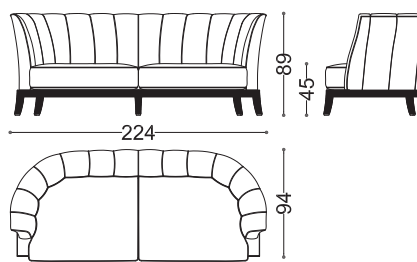

Art. 40073

Art. 40074