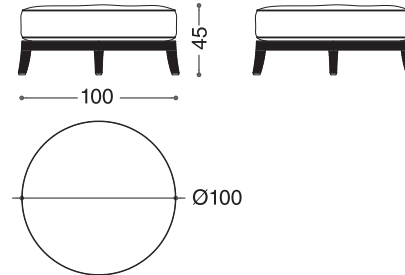

Art. 40074

Art. 40075