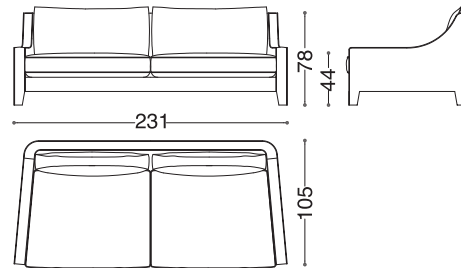

Art. 40093

Art. 40094