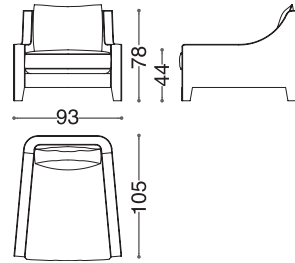

Art. 40091

Art. 40092