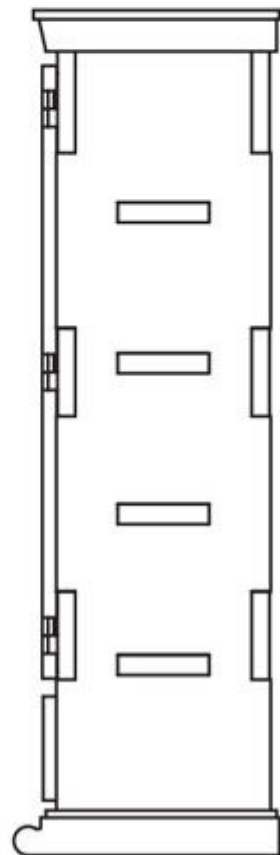

packaging

H 165cm | 65.0"
W 70cm | 27.6"
D 22cm | 8.7"

Colli 1/4

Product weight:
20KG | 44.1lb

With packaging:
23KG | 50.7lb

H 227cm | 89.4"
W 155cm | 61.0"
D 20cm | 7.9"

Colli 2/4

Product weight:
40KG | 88.2lb

With packaging:
43KG | 94.8lb

H 227cm | 89.4"
W 60cm | 23.6"
D 15cm | 5.9"

Colli 3/4

Product weight:
34KG | 94.8lb

With packaging:
37KG | 81.6lb

H 160cm | 63.0"
W 72cm | 28.3"
D 23cm | 9.1"

Colli 4/4

Product weight:
20KG | 44.1lb

dimensions

m o o o i[®]

155cm | 61"

68cm | 26.8"

238cm | 93.7"