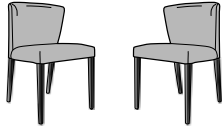

set of 2 chairs - circa fabric-red
anthracite-stained beech feet

DIMENSIONS

H 825 - mm
W 510 - mm
D 610 - mm
SH 510 - mm