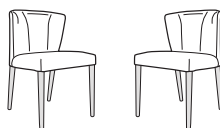

DIMENSIONS

H 825 - mm
W 510 - mm
D 610 - mm
SH 510 - mm

set of 2 chairs - circo choice of fabrics anthracite-stained beech feet

DIMENSIONS

H 825 - mm
W 510 - mm
D 610 - mm
SH 510 - mm

chair - circo choice of fabrics feet in natural beech

DIMENSIONS

H 825 - mm
W 510 - mm
D 610 - mm
SH 510 - mm

set of 2 chairs - circo choice of fabrics feet in natural beech

DIMENSIONS

H 825 - mm
W 510 - mm
D 610 - mm
SH 510 - mm

set of 2 chairs - circa fabric-light grey anthracite-stained beech feet