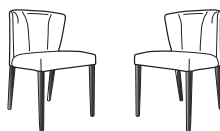

COVERING MATERIALS

- Circa : chair held in stock in Alaska fabric (100 % emerized cotton) - choice of anthracite, blue jeans, gris clair or rouge.
- Circo : chair upholstered to order.

More info at

www.ligne-roset.com

© Ligne Roset 2018

CHAIR - CIRCO CHOICE OF FABRICS ANTHRACITE-STAINED BEECH FEET

DIMENSIONS

H 825 mm - W 510 mm - D 610 mm - SH 510 mm -

Other sizes

chair - circo choice of fabrics anthracite-stained beech feet

DIMENSIONS

H 825 - mm
W 510 - mm
D 610 - mm
SH 510 - mm

set of 2 chairs - circo choice of fabrics anthracite-stained beech feet

DIMENSIONS

H 825 - mm
W 510 - mm
D 610 - mm
SH 510 - mm

chair - circo choice of fabrics feet in natural beech