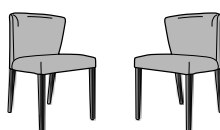

DIMENSIONS

H 825 - mm
W 510 - mm
D 610 - mm
SH 510 - mm

set of 2 chairs - circo choice of fabrics anthracite-stained beech feet

DIMENSIONS

H 825 - mm
W 510 - mm
D 610 - mm
SH 510 - mm

chair - circo choice of fabrics feet in natural beech

DIMENSIONS

H 825 - mm
W 510 - mm
D 610 - mm
SH 510 - mm

set of 2 chairs - circo choice of fabrics feet in natural beech

DIMENSIONS

H 825 - mm
W 510 - mm
D 610 - mm
SH 510 - mm

set of 2 chairs - circa fabric-light grey anthracite-stained beech feet

DIMENSIONS

H 825 - mm
W 510 - mm
D 610 - mm
SH 510 - mm

set of 2 chairs - circa fabric-anthracite anthracite-stained beech feet

DIMENSIONS

H 825 - mm
W 510 - mm
D 610 - mm
SH 510 - mm

set of 2 chairs - circa fabric-blue-jeans
anthracite-stained beech feet