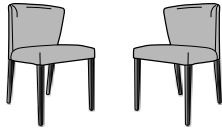

DIMENSIONS

H 825 - mm
W 510 - mm
D 610 - mm
SH 510 - mm

set of 2 chairs - circo choice of fabrics feet in natural beech

DIMENSIONS

H 825 - mm
W 510 - mm
D 610 - mm
SH 510 - mm

set of 2 chairs - circa fabric-light grey anthracite-stained beech feet

DIMENSIONS

H 825 - mm
W 510 - mm
D 610 - mm
SH 510 - mm

set of 2 chairs - circa fabric-anthracite anthracite-stained beech feet

DIMENSIONS

H 825 - mm
W 510 - mm
D 610 - mm
SH 510 - mm

set of 2 chairs - circa fabric-blue-jeans
anthracite-stained beech feet