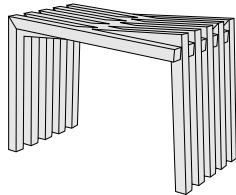

# 10 VAGUES

**Design by**  
Damien Hamon

**Description**

A beautiful piece of craftsmanship in which right-angled solid walnut structures are juxtaposed. The material is shown to great effect, as is the woodworker's skilful alignment of each element. Stool in clear satin varnished solid American walnut.

**Technical Specifications**

**More info at**  
[www.ligne-roset.com](http://www.ligne-roset.com)

© Ligne Roset 2018

**STOOL WALNUT**

**DIMENSIONS**

H 392 mm - W 566 mm - D 310 mm -

**Other sizes**

stool walnut

**DIMENSIONS**

H 392 - mm  
W 566 - mm  
D 310 - mm