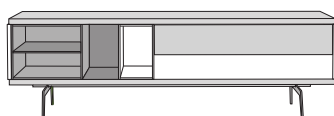

SIDEBOARD WITH HINGED DOORS: the basic version is a 4-door sideboard. The right-hand door may be replaced by a block of 2 drawers (upper drawer with handhold, lower drawer with 'push' mechanism) or even with an open niche with a central shelf (with rear return) within a lacquered aluminium frame, similar to the Mixte dividing panel. The two left-hand doors open to reveal a central full-width shelf and with no intermediate panel. The third door (and the fourth in the case of the 4-door version) conceals a space the same width as the door. Doors are all in the same finish (sawn oak or lacquer), or with a contrast cutout (wood on lacquer, lacquer on wood, one lacquer colour on another).

DIMENSIONS
H 1463 - mm
W 1210 - mm
D 472 - mm

3 drawer chest wooden drawers

DIMENSIONS
H 863 - mm
W 1020 - mm
D 472 - mm

3 drawer chest lacquered drawers

DIMENSIONS
H 863 - mm
W 1020 - mm
D 472 - mm

sideboard on feet single height

DIMENSIONS
H 690 - mm
W 2220 - mm
D 450 - mm

sideboard double height on plinth

DIMENSIONS

H 890 - mm

W 2220 - mm

D 450 - mm