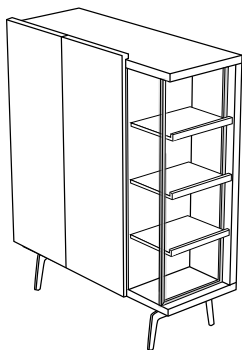

occasional unit with niche without
internal divider argile lacquered base /
2 lacquered doors

DIMENSIONS
H 1463 - mm
W 1210 - mm
D 472 - mm