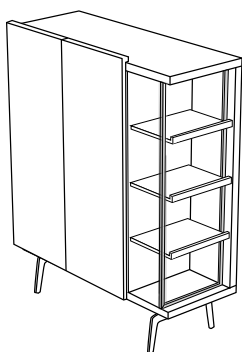

DIMENSIONS
H 713 - mm
W 1820 - mm
D 472 - mm

occasional unit with niche & internal
divider brilliant chromed base / 2 wood
doors

DIMENSIONS
H 1463 - mm
W 1210 - mm
D 472 - mm

occasional unit with niche & internal
divider brilliant chromed base / 2
lacquered doors

DIMENSIONS
H 1463 - mm
W 1210 - mm
D 472 - mm

occasional unit with niche & internal
divider argile lacquered base / 2 wood
doors

DIMENSIONS
H 1463 - mm
W 1210 - mm
D 472 - mm

occasional unit with niche & internal
divider argile lacquered base / 2
lacquered doors

DIMENSIONS
H 1463 - mm
W 1210 - mm
D 472 - mm

occasional unit with niche without
internal divider brilliant chromed base /
2 wood doors

DIMENSIONS
H 1463 - mm
W 1210 - mm
D 472 - mm

occasional unit with niche without
internal divider brilliant chromed base /
2 lacquered doors

DIMENSIONS
H 690 - mm
W 2220 - mm
D 450 - mm

sideboard double height on plinth

DIMENSIONS

H 890 - mm

W 2220 - mm

D 450 - mm