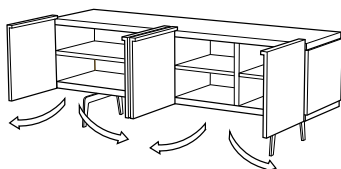

4-door sideboard brilliant chromed base 1 lacq. door/3 wood doors

DIMENSIONS

H 713 - mm
W 1820 - mm
D 472 - mm

television on the upper top and to conceal its peripherals behind a flap door. A double-sided version is also on offer for use in the centre of a room, in which case it is advisable to order a rear finishing strip to cover the structure of the base. The back panel is always lacquered on both faces.

Technical Specifications

More info at
www.ligne-roset.com

© Ligne Roset 2018

4-door sideboard brilliant chromed
base 4 lacquered doors

DIMENSIONS
H 713 - mm
W 1820 - mm
D 472 - mm

4-door sideboard brilliant chromed
base 4 wood doors

DIMENSIONS
H 713 - mm
W 1820 - mm
D 472 - mm

4-door sideboard argile lacquered base
3 lacq. doors/1 wood door

DIMENSIONS
H 713 - mm
W 1820 - mm
D 472 - mm

4-door sideboard argile lacquered base
1 lacq. door/3 wood doors

DIMENSIONS
H 713 - mm
W 1820 - mm
D 472 - mm

4-door sideboard argile lacquered base
4 lacquered doors

DIMENSIONS
H 713 - mm
W 1820 - mm
D 472 - mm

4-door sideboard argile lacquered base
4 wood doors

DIMENSIONS
H 713 - mm
W 1820 - mm
D 472 - mm