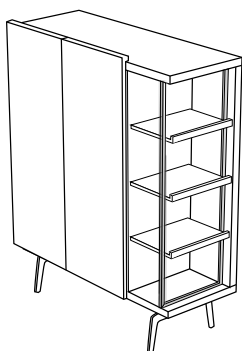

DIMENSIONS
H 713 - mm
W 1820 - mm
D 472 - mm

sideboard with coplanar doors brilliant
chromed base 2 wood doors

DIMENSIONS
H 713 - mm
W 1820 - mm
D 472 - mm

sideboard with coplanar doors brilliant
chromed base 2 lacquered doors

DIMENSIONS
H 713 - mm
W 1820 - mm
D 472 - mm

occasional unit with niche & internal
divider brilliant chromed base / 2 wood
doors

DIMENSIONS
H 1463 - mm
W 1210 - mm
D 472 - mm

occasional unit with niche & internal
divider brilliant chromed base / 2
lacquered doors

DIMENSIONS
H 1463 - mm
W 1210 - mm
D 472 - mm

occasional unit with niche & internal
divider argile lacquered base / 2 wood
doors

DIMENSIONS
H 1463 - mm
W 1210 - mm
D 472 - mm

occasional unit with niche & internal
divider argile lacquered base / 2
lacquered doors

DIMENSIONS
H 1463 - mm
W 1210 - mm
D 472 - mm

occasional unit with niche without
internal divider brilliant chromed base /
2 wood doors

DIMENSIONS
H 1463 - mm
W 1210 - mm
D 472 - mm

occasional unit with niche without
internal divider brilliant chromed base /
2 lacquered doors