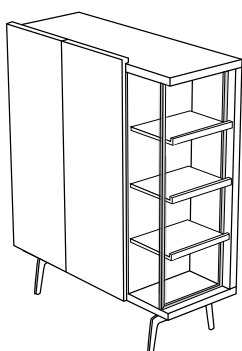

occasional unit with niche without
internal divider argile lacquered base /
2 wood doors

DIMENSIONS
H 1463 - mm
W 1210 - mm
D 472 - mm