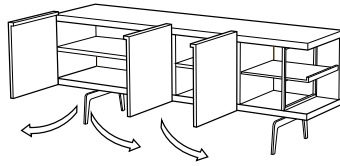

DIMENSIONS
H 713 - mm
W 1820 - mm
D 472 - mm

sideboard with 3 doors + rh niche
brilliant chromed base 3 lacquered
doors

DIMENSIONS
H 713 - mm
W 1820 - mm
D 472 - mm

sideboard with 3 doors + rh niche
brilliant chromed base 3 wood doors

DIMENSIONS
H 713 - mm
W 1820 - mm
D 472 - mm

sideboard with 3 doors + rh niche argile
lacquered base 2 lacq. doors/1 wood
door

DIMENSIONS
H 713 - mm
W 1820 - mm
D 472 - mm

sideboard with 3 doors + rh niche argile
lacquered base 1 lacq. door/2 wood
doors

DIMENSIONS
H 713 - mm
W 1820 - mm
D 472 - mm

sideboard with 3 doors + rh niche argile
lacquered base 3 lacquered doors

DIMENSIONS
H 713 - mm
W 1820 - mm
D 472 - mm

sideboard with 3 doors + rh niche argile
lacquered base 3 wood doors