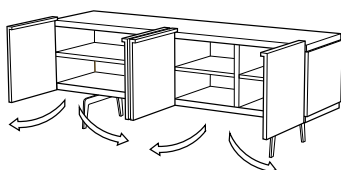

4-door sideboard brilliant chromed base 1 lacq. door/3 wood doors

DIMENSIONS

H 713 - mm
W 1820 - mm
D 472 - mm

television on the upper top and to conceal its peripherals behind a flap door. A double-sided version is also on offer for use in the centre of a room, in which case it is advisable to order a rear finishing strip to cover the structure of the base. The back panel is always lacquered on both faces.

Technical Specifications

More info at
www.ligne-roset.com

© Ligne Roset 2018

4-door sideboard brilliant chromed
base 4 lacquered doors

DIMENSIONS
H 713 - mm
W 1820 - mm
D 472 - mm

4-door sideboard brilliant chromed
base 4 wood doors

DIMENSIONS
H 713 - mm
W 1820 - mm
D 472 - mm

4-door sideboard argile lacquered base
3 lacq. doors/1 wood door

DIMENSIONS
H 713 - mm
W 1820 - mm
D 472 - mm

4-door sideboard argile lacquered base
1 lacq. door/3 wood doors

DIMENSIONS
H 713 - mm
W 1820 - mm
D 472 - mm

4-door sideboard argile lacquered base
4 lacquered doors

DIMENSIONS
H 713 - mm
W 1820 - mm
D 472 - mm

4-door sideboard argile lacquered base
4 wood doors

DIMENSIONS
H 713 - mm
W 1820 - mm
D 472 - mm