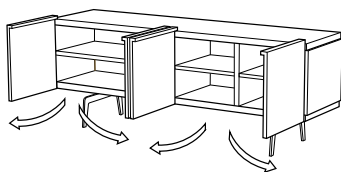

SIDEBOARDS W 174 and W 222: sideboard on arch-shaped frame H 24 or a 3 cm thick base, offering a more generous storage space. The usable internal space could even be doubled in the case of the double-height sideboard which offers two superposed storage areas. Each internal space between the upper and lower tops comprises 2 complementary modules W 121 and W 96 (in the case of the sideboard W 222), or 1 single module W 96 or W 121 (in the case of the sideboard W 174). A range of special fittings may be added to each of these, as desired. It should also be noted that an optional soundbar may also be specified (our recommendation: Focal 'Dimension' W 115.5) in the module W 121. It is also possible to locate a

4-DOOR SIDEBOARD BRILLIANT CHROMED BASE 3 LACQ. DOORS/1 WOOD DOOR

DIMENSIONS

H 713 mm - W 1820 mm - D 472 mm -

Other sizes

4-door sideboard brilliant chromed base 3 lacq. doors/1 wood door

DIMENSIONS

H 713 - mm
W 1820 - mm
D 472 - mm

4-door sideboard brilliant chromed base 1 lacq. door/3 wood doors

DIMENSIONS

H 713 - mm
W 1820 - mm
D 472 - mm

television on the upper top and to conceal its peripherals behind a flap door. A double-sided version is also on offer for use in the centre of a room, in which case it is advisable to order a rear finishing strip to cover the structure of the base. The back panel is always lacquered on both faces.

Technical Specifications

More info at
www.ligne-roset.com

© Ligne Roset 2018

4-door sideboard brilliant chromed
base 4 lacquered doors

DIMENSIONS
H 713 - mm
W 1820 - mm
D 472 - mm

4-door sideboard brilliant chromed
base 4 wood doors