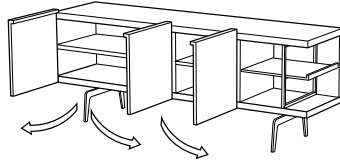

DIMENSIONS
H 713 - mm
W 1820 - mm
D 472 - mm

sideboard with 3 doors + rh niche
brilliant chromed base 3 lacquered
doors

DIMENSIONS
H 713 - mm
W 1820 - mm
D 472 - mm

sideboard with 3 doors + rh niche
brilliant chromed base 3 wood doors

DIMENSIONS
H 713 - mm
W 1820 - mm
D 472 - mm

sideboard with 3 doors + rh niche argile
lacquered base 2 lacq. doors/1 wood
door

DIMENSIONS
H 713 - mm
W 1820 - mm
D 472 - mm

sideboard with 3 doors + rh niche argile
lacquered base 1 lacq. door/2 wood
doors