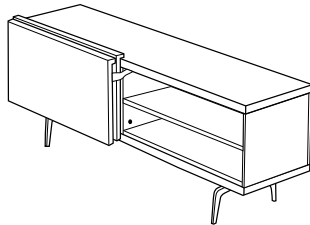

DIMENSIONS
H 713 - mm
W 1820 - mm
D 472 - mm

sideboard with 3 doors + rh niche argile
lacquered base 3 lacquered doors

DIMENSIONS
H 713 - mm
W 1820 - mm
D 472 - mm

sideboard with 3 doors + rh niche argile
lacquered base 3 wood doors

DIMENSIONS
H 713 - mm
W 1820 - mm
D 472 - mm

sideboard with coplanar doors argile
lacquered base 2 wood doors

DIMENSIONS
H 713 - mm
W 1820 - mm
D 472 - mm

sideboard with coplanar doors argile
lacquered base 2 lacquered doors

DIMENSIONS
H 713 - mm
W 1820 - mm
D 472 - mm

sideboard with coplanar doors brilliant
chromed base 2 wood doors

DIMENSIONS
H 713 - mm
W 1820 - mm
D 472 - mm

sideboard with coplanar doors brilliant
chromed base 2 lacquered doors