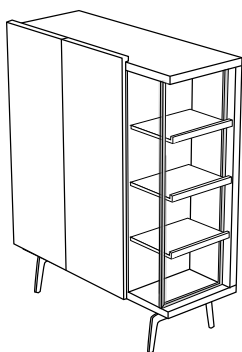

DIMENSIONS
H 713 - mm
W 1820 - mm
D 472 - mm

sideboard with coplanar doors brilliant
chromed base 2 wood doors

DIMENSIONS
H 713 - mm
W 1820 - mm
D 472 - mm

sideboard with coplanar doors brilliant
chromed base 2 lacquered doors

DIMENSIONS
H 713 - mm
W 1820 - mm
D 472 - mm

occasional unit with niche & internal
divider brilliant chromed base / 2 wood
doors

DIMENSIONS
H 1463 - mm
W 1210 - mm
D 472 - mm

occasional unit with niche & internal
divider brilliant chromed base / 2
lacquered doors

DIMENSIONS
H 1463 - mm
W 1210 - mm
D 472 - mm

occasional unit with niche & internal
divider argile lacquered base / 2 wood
doors

DIMENSIONS
H 1463 - mm
W 1210 - mm
D 472 - mm

occasional unit with niche & internal
divider argile lacquered base / 2
lacquered doors

DIMENSIONS
H 1463 - mm
W 1210 - mm
D 472 - mm

occasional unit with niche without
internal divider brilliant chromed base /
2 wood doors

DIMENSIONS
H 1463 - mm
W 1210 - mm
D 472 - mm

occasional unit with niche without
internal divider brilliant chromed base /
2 lacquered doors