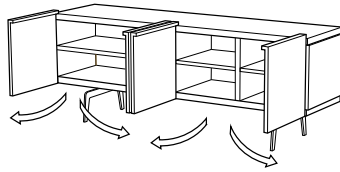

Technical Specifications

More info at
www.ligne-roset.com

© Ligne Roset 2018

4-door sideboard brilliant chromed
base 4 lacquered doors

DIMENSIONS
H 713 - mm
W 1820 - mm
D 472 - mm

4-door sideboard brilliant chromed
base 4 wood doors

DIMENSIONS
H 713 - mm
W 1820 - mm
D 472 - mm

4-door sideboard argile lacquered base
3 lacq. doors/1 wood door

DIMENSIONS
H 713 - mm
W 1820 - mm
D 472 - mm

4-door sideboard argile lacquered base
1 lacq. door/3 wood doors

DIMENSIONS
H 713 - mm
W 1820 - mm
D 472 - mm

4-door sideboard argile lacquered base
4 lacquered doors

DIMENSIONS
H 713 - mm
W 1820 - mm
D 472 - mm

4-door sideboard argile lacquered base
4 wood doors

DIMENSIONS
H 713 - mm
W 1820 - mm
D 472 - mm