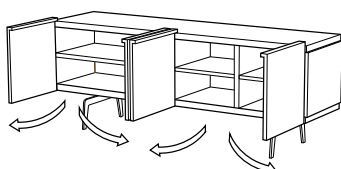

4-door sideboard brilliant chromed base 1 lacq. door/3 wood doors

DIMENSIONS

H 713 - mm
W 1820 - mm
D 472 - mm

television on the upper top and to conceal its peripherals behind a flap door. A double-sided version is also on offer for use in the centre of a room, in which case it is advisable to order a rear finishing strip to cover the structure of the base. The back panel is always lacquered on both faces.

Technical Specifications

More info at
www.ligne-roset.com

© Ligne Roset 2018

4-door sideboard brilliant chromed
base 4 lacquered doors

DIMENSIONS
H 713 - mm
W 1820 - mm
D 472 - mm

4-door sideboard brilliant chromed
base 4 wood doors

DIMENSIONS
H 713 - mm
W 1820 - mm
D 472 - mm

4-door sideboard argile lacquered base
3 lacq. doors/1 wood door

DIMENSIONS
H 713 - mm
W 1820 - mm
D 472 - mm

4-door sideboard argile lacquered base
1 lacq. door/3 wood doors

DIMENSIONS
H 713 - mm
W 1820 - mm
D 472 - mm

4-door sideboard argile lacquered base
4 lacquered doors

DIMENSIONS
H 713 - mm
W 1820 - mm
D 472 - mm

4-door sideboard argile lacquered base
4 wood doors

DIMENSIONS
H 713 - mm
W 1820 - mm
D 472 - mm