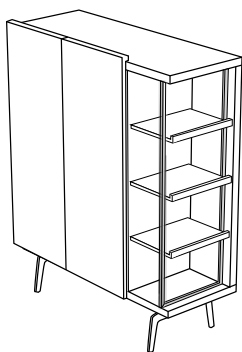

DIMENSIONS
H 713 - mm
W 1820 - mm
D 472 - mm

occasional unit with niche & internal
divider brilliant chromed base / 2 wood
doors

DIMENSIONS
H 1463 - mm
W 1210 - mm
D 472 - mm

occasional unit with niche & internal
divider brilliant chromed base / 2
lacquered doors

DIMENSIONS
H 1463 - mm
W 1210 - mm
D 472 - mm

occasional unit with niche & internal
divider argile lacquered base / 2 wood
doors

DIMENSIONS
H 1463 - mm
W 1210 - mm
D 472 - mm

occasional unit with niche & internal
divider argile lacquered base / 2
lacquered doors

DIMENSIONS
H 1463 - mm
W 1210 - mm
D 472 - mm

occasional unit with niche without
internal divider brilliant chromed base /
2 wood doors

DIMENSIONS
H 1463 - mm
W 1210 - mm
D 472 - mm

occasional unit with niche without
internal divider brilliant chromed base /
2 lacquered doors

DIMENSIONS
H 690 - mm
W 2220 - mm
D 450 - mm

sideboard double height on plinth

DIMENSIONS

H 890 - mm

W 2220 - mm

D 450 - mm