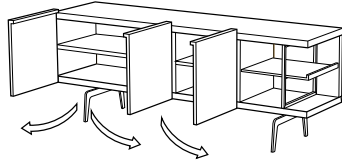

DIMENSIONS
H 713 - mm
W 1820 - mm
D 472 - mm

4-door sideboard argile lacquered base
3 lacq. doors/1 wood door

DIMENSIONS
H 713 - mm
W 1820 - mm
D 472 - mm

4-door sideboard argile lacquered base
1 lacq. door/3 wood doors

DIMENSIONS
H 713 - mm
W 1820 - mm
D 472 - mm

4-door sideboard argile lacquered base
4 lacquered doors

DIMENSIONS
H 713 - mm
W 1820 - mm
D 472 - mm

4-door sideboard argile lacquered base
4 wood doors

DIMENSIONS
H 713 - mm
W 1820 - mm
D 472 - mm

sideboard with 3 doors + rh niche
brilliant chromed base 2 lacq. doors/1
wood door

DIMENSIONS
H 713 - mm
W 1820 - mm
D 472 - mm

sideboard with 3 doors + rh niche
brilliant chromed base 1 lacq. door/2
wood doors

DIMENSIONS
H 713 - mm
W 1820 - mm
D 472 - mm

sideboard with 3 doors + rh niche
brilliant chromed base 3 lacquered
doors

DIMENSIONS
H 713 - mm
W 1820 - mm
D 472 - mm

sideboard with 3 doors + rh niche
brilliant chromed base 3 wood doors