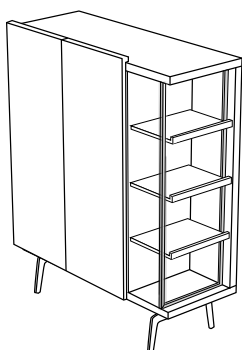

DIMENSIONS
H 713 - mm
W 1820 - mm
D 472 - mm

sideboard with 3 doors + rh niche argile
lacquered base 3 lacquered doors

DIMENSIONS
H 713 - mm
W 1820 - mm
D 472 - mm

sideboard with 3 doors + rh niche argile
lacquered base 3 wood doors

DIMENSIONS
H 713 - mm
W 1820 - mm
D 472 - mm

sideboard with coplanar doors argile
lacquered base 2 wood doors

DIMENSIONS
H 713 - mm
W 1820 - mm
D 472 - mm

sideboard with coplanar doors argile
lacquered base 2 lacquered doors

DIMENSIONS
H 713 - mm
W 1820 - mm
D 472 - mm

sideboard with coplanar doors brilliant
chromed base 2 wood doors

DIMENSIONS
H 713 - mm
W 1820 - mm
D 472 - mm

sideboard with coplanar doors brilliant
chromed base 2 lacquered doors

DIMENSIONS
H 713 - mm
W 1820 - mm
D 472 - mm

occasional unit with niche & internal
divider brilliant chromed base / 2 wood
doors

DIMENSIONS
H 1463 - mm
W 1210 - mm
D 472 - mm

occasional unit with niche & internal
divider brilliant chromed base / 2
lacquered doors