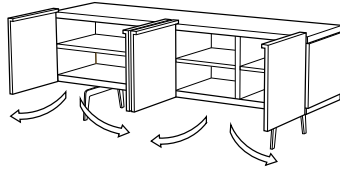

Technical Specifications

More info at
www.ligne-roset.com

© Ligne Roset 2018

4-door sideboard brilliant chromed
base 4 lacquered doors

DIMENSIONS
H 713 - mm
W 1820 - mm
D 472 - mm

4-door sideboard brilliant chromed
base 4 wood doors

DIMENSIONS
H 713 - mm
W 1820 - mm
D 472 - mm

4-door sideboard argile lacquered base
3 lacq. doors/1 wood door

DIMENSIONS
H 713 - mm
W 1820 - mm
D 472 - mm

4-door sideboard argile lacquered base
1 lacq. door/3 wood doors

DIMENSIONS
H 713 - mm
W 1820 - mm
D 472 - mm

4-door sideboard argile lacquered base
4 lacquered doors

DIMENSIONS
H 713 - mm
W 1820 - mm
D 472 - mm

4-door sideboard argile lacquered base
4 wood doors

DIMENSIONS
H 713 - mm
W 1820 - mm
D 472 - mm