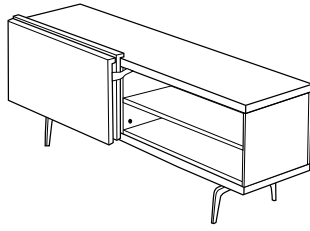

DIMENSIONS
H 713 - mm
W 1820 - mm
D 472 - mm

sideboard with 3 doors + rh niche argile
lacquered base 2 lacq. doors/1 wood
door

DIMENSIONS
H 713 - mm
W 1820 - mm
D 472 - mm

sideboard with 3 doors + rh niche argile
lacquered base 1 lacq. door/2 wood
doors

DIMENSIONS
H 713 - mm
W 1820 - mm
D 472 - mm

sideboard with 3 doors + rh niche argile
lacquered base 3 lacquered doors

DIMENSIONS
H 713 - mm
W 1820 - mm
D 472 - mm

sideboard with 3 doors + rh niche argile
lacquered base 3 wood doors

DIMENSIONS
H 713 - mm
W 1820 - mm
D 472 - mm

sideboard with coplanar doors argile
lacquered base 2 wood doors

DIMENSIONS
H 713 - mm
W 1820 - mm
D 472 - mm

sideboard with coplanar doors argile
lacquered base 2 lacquered doors