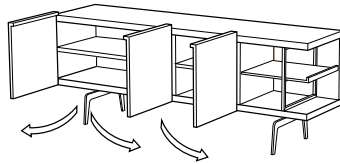

DIMENSIONS
H 713 - mm
W 1820 - mm
D 472 - mm

sideboard with 3 doors + rh niche
brilliant chromed base 3 lacquered
doors

DIMENSIONS
H 713 - mm
W 1820 - mm
D 472 - mm

sideboard with 3 doors + rh niche
brilliant chromed base 3 wood doors

DIMENSIONS
H 713 - mm
W 1820 - mm
D 472 - mm

sideboard with 3 doors + rh niche argile
lacquered base 2 lacq. doors/1 wood
door

DIMENSIONS
H 713 - mm
W 1820 - mm
D 472 - mm

sideboard with 3 doors + rh niche argile
lacquered base 1 lacq. door/2 wood
doors

DIMENSIONS
H 713 - mm
W 1820 - mm
D 472 - mm

sideboard with 3 doors + rh niche argile
lacquered base 3 lacquered doors

DIMENSIONS
H 713 - mm
W 1820 - mm
D 472 - mm

sideboard with 3 doors + rh niche argile
lacquered base 3 wood doors