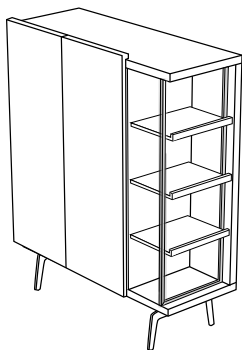

DIMENSIONS
H 713 - mm
W 1820 - mm
D 472 - mm

sideboard with 3 doors + rh niche argile
lacquered base 3 lacquered doors

DIMENSIONS
H 713 - mm
W 1820 - mm
D 472 - mm

sideboard with 3 doors + rh niche argile
lacquered base 3 wood doors

DIMENSIONS
H 713 - mm
W 1820 - mm
D 472 - mm

sideboard with coplanar doors argile
lacquered base 2 wood doors

DIMENSIONS
H 713 - mm
W 1820 - mm
D 472 - mm

sideboard with coplanar doors argile
lacquered base 2 lacquered doors

DIMENSIONS
H 713 - mm
W 1820 - mm
D 472 - mm

sideboard with coplanar doors brilliant
chromed base 2 wood doors

DIMENSIONS
H 713 - mm
W 1820 - mm
D 472 - mm

sideboard with coplanar doors brilliant
chromed base 2 lacquered doors

DIMENSIONS
H 713 - mm
W 1820 - mm
D 472 - mm

occasional unit with niche & internal
divider brilliant chromed base / 2 wood
doors

DIMENSIONS
H 1463 - mm
W 1210 - mm
D 472 - mm

occasional unit with niche & internal
divider brilliant chromed base / 2
lacquered doors