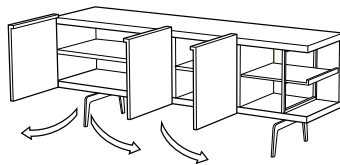

DIMENSIONS
H 713 - mm
W 1820 - mm
D 472 - mm

4-door sideboard argile lacquered base
3 lacq. doors/1 wood door

DIMENSIONS
H 713 - mm
W 1820 - mm
D 472 - mm

4-door sideboard argile lacquered base
1 lacq. door/3 wood doors

DIMENSIONS
H 713 - mm
W 1820 - mm
D 472 - mm

4-door sideboard argile lacquered base
4 lacquered doors

DIMENSIONS
H 713 - mm
W 1820 - mm
D 472 - mm

4-door sideboard argile lacquered base
4 wood doors

DIMENSIONS
H 713 - mm
W 1820 - mm
D 472 - mm

sideboard with 3 doors + rh niche
brilliant chromed base 2 lacq. doors/1
wood door

DIMENSIONS
H 713 - mm
W 1820 - mm
D 472 - mm

sideboard with 3 doors + rh niche
brilliant chromed base 1 lacq. door/2
wood doors

DIMENSIONS
H 713 - mm
W 1820 - mm
D 472 - mm

sideboard with 3 doors + rh niche
brilliant chromed base 3 lacquered
doors

DIMENSIONS
H 713 - mm
W 1820 - mm
D 472 - mm

sideboard with 3 doors + rh niche
brilliant chromed base 3 wood doors