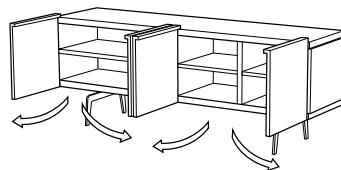

SHELVING UNIT: this offers two upper spaces and one lower one aligned with the lower open section of the TV unit. These spaces are equipped with standard Mixte aluminium lacquered separation panels. The shelving unit is always lacquered and has a back panel on which one may add a note of contrast with one of 5 lacquer colours.

SIDEBOARDS W 174 and W 222: sideboard on arch-shaped frame H 24 or a 3 cm thick base, offering a more generous storage space. The usable internal space could even be doubled in the case of the double-height sideboard which offers two superposed storage areas. Each internal space between the upper and lower tops comprises 2 complementary modules W 121 and W 96 (in the case of the sideboard W 222), or 1 single module W 96 or W 121 (in the case of the sideboard W 174). A range of special fittings may be added to each of these, as desired. It should also be noted that an optional soundbar may also be specified (our recommendation: Focal 'Dimension' W 115.5) in the module W 121. It is also possible to locate a

4-DOOR SIDEBOARD BRILLIANT CHROMED BASE 3 LACQ. DOORS/1 WOOD DOOR

DIMENSIONS

H 713 mm - W 1820 mm - D 472 mm -

Other sizes

4-door sideboard brilliant chromed base 3 lacq. doors/1 wood door

DIMENSIONS

H 713 - mm
W 1820 - mm
D 472 - mm

4-door sideboard brilliant chromed base 1 lacq. door/3 wood doors

DIMENSIONS

H 713 - mm
W 1820 - mm
D 472 - mm

television on the upper top and to conceal its peripherals behind a flap door. A double-sided version is also on offer for use in the centre of a room, in which case it is advisable to order a rear finishing strip to cover the structure of the base. The back panel is always lacquered on both faces.