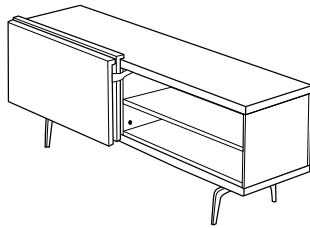

DIMENSIONS
H 713 - mm
W 1820 - mm
D 472 - mm

sideboard with 3 doors + rh niche argile
lacquered base 2 lacq. doors/1 wood
door

DIMENSIONS
H 713 - mm
W 1820 - mm
D 472 - mm

sideboard with 3 doors + rh niche argile
lacquered base 1 lacq. door/2 wood
doors

DIMENSIONS
H 713 - mm
W 1820 - mm
D 472 - mm

sideboard with 3 doors + rh niche argile
lacquered base 3 lacquered doors

DIMENSIONS
H 713 - mm
W 1820 - mm
D 472 - mm

sideboard with 3 doors + rh niche argile
lacquered base 3 wood doors

DIMENSIONS
H 713 - mm
W 1820 - mm
D 472 - mm

sideboard with coplanar doors argile
lacquered base 2 wood doors

DIMENSIONS
H 713 - mm
W 1820 - mm
D 472 - mm

sideboard with coplanar doors argile
lacquered base 2 lacquered doors