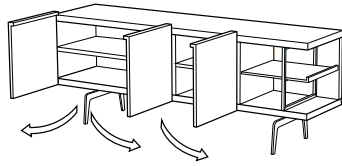

DIMENSIONS
H 713 - mm
W 1820 - mm
D 472 - mm

4-door sideboard argile lacquered base
3 lacq. doors/1 wood door

DIMENSIONS
H 713 - mm
W 1820 - mm
D 472 - mm

4-door sideboard argile lacquered base
1 lacq. door/3 wood doors

DIMENSIONS
H 713 - mm
W 1820 - mm
D 472 - mm

4-door sideboard argile lacquered base
4 lacquered doors

DIMENSIONS
H 713 - mm
W 1820 - mm
D 472 - mm

4-door sideboard argile lacquered base
4 wood doors

DIMENSIONS
H 713 - mm
W 1820 - mm
D 472 - mm

sideboard with 3 doors + rh niche
brilliant chromed base 2 lacq. doors/1
wood door

DIMENSIONS
H 713 - mm
W 1820 - mm
D 472 - mm

sideboard with 3 doors + rh niche
brilliant chromed base 1 lacq. door/2
wood doors

DIMENSIONS
H 713 - mm
W 1820 - mm
D 472 - mm

sideboard with 3 doors + rh niche
brilliant chromed base 3 lacquered
doors

DIMENSIONS
H 713 - mm
W 1820 - mm
D 472 - mm

sideboard with 3 doors + rh niche
brilliant chromed base 3 wood doors