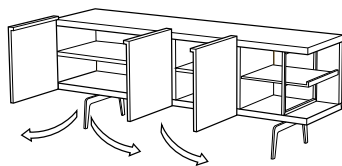

DIMENSIONS
H 713 - mm
W 1820 - mm
D 472 - mm

sideboard with 3 doors + rh niche
brilliant chromed base 3 lacquered
doors

DIMENSIONS
H 713 - mm
W 1820 - mm
D 472 - mm

sideboard with 3 doors + rh niche
brilliant chromed base 3 wood doors

DIMENSIONS
H 713 - mm
W 1820 - mm
D 472 - mm

sideboard with 3 doors + rh niche argile
lacquered base 2 lacq. doors/1 wood
door

DIMENSIONS
H 713 - mm
W 1820 - mm
D 472 - mm

sideboard with 3 doors + rh niche argile
lacquered base 1 lacq. door/2 wood
doors