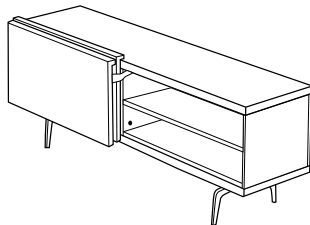

DIMENSIONS
H 713 - mm
W 1820 - mm
D 472 - mm

sideboard with 3 doors + rh niche argile
lacquered base 3 lacquered doors

DIMENSIONS
H 713 - mm
W 1820 - mm
D 472 - mm

sideboard with 3 doors + rh niche argile
lacquered base 3 wood doors

DIMENSIONS
H 713 - mm
W 1820 - mm
D 472 - mm

sideboard with coplanar doors argile
lacquered base 2 wood doors

DIMENSIONS
H 713 - mm
W 1820 - mm
D 472 - mm

sideboard with coplanar doors argile
lacquered base 2 lacquered doors

DIMENSIONS
H 713 - mm
W 1820 - mm
D 472 - mm

sideboard with coplanar doors brilliant
chromed base 2 wood doors

DIMENSIONS
H 713 - mm
W 1820 - mm
D 472 - mm

sideboard with coplanar doors brilliant
chromed base 2 lacquered doors