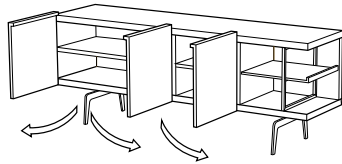

DIMENSIONS
H 713 - mm
W 1820 - mm
D 472 - mm

4-door sideboard argile lacquered base
4 lacquered doors

DIMENSIONS
H 713 - mm
W 1820 - mm
D 472 - mm

4-door sideboard argile lacquered base
4 wood doors

DIMENSIONS
H 713 - mm
W 1820 - mm
D 472 - mm

sideboard with 3 doors + rh niche
brilliant chromed base 2 lacq. doors/1
wood door

DIMENSIONS
H 713 - mm
W 1820 - mm
D 472 - mm

sideboard with 3 doors + rh niche
brilliant chromed base 1 lacq. door/2
wood doors

DIMENSIONS
H 713 - mm
W 1820 - mm
D 472 - mm

sideboard with 3 doors + rh niche
brilliant chromed base 3 lacquered
doors

DIMENSIONS
H 713 - mm
W 1820 - mm
D 472 - mm

sideboard with 3 doors + rh niche
brilliant chromed base 3 wood doors