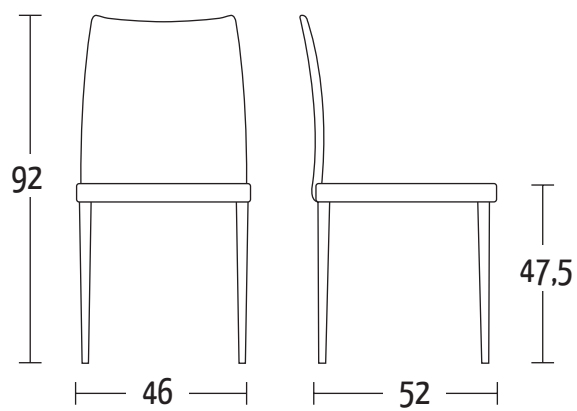

DANDY

Design Altacom

ALTACOM

Misure (cm)

Finiture | Finitions | Finishes

Ecopelle | Eco - cuir | Soft eco - leather

Ecopelle Nabuk | Eco - cuir Nabuk | Soft eco - leather Nabuk

EC01 Bianco