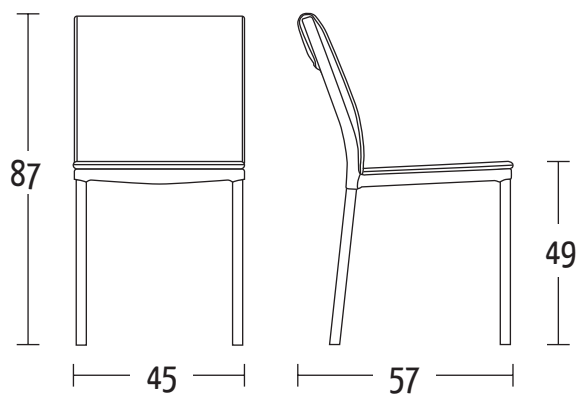

MOLLY
Design Altacom

Misure (cm)

ALTACOM

Finiture | Finitions | Finishes

Pelle | Cuir | Leather

P11 Nero

P15 Bianco ottico

P16 Sabbia