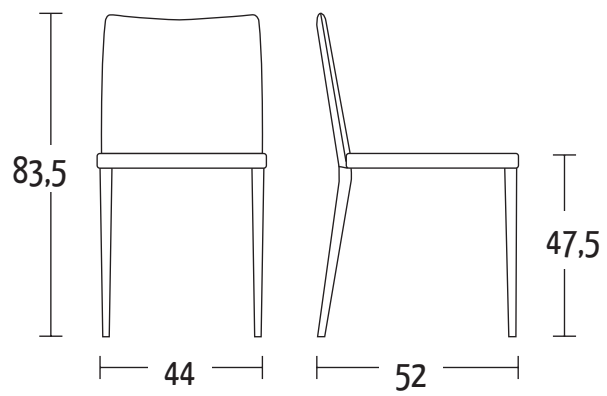

NANETTE  
Design Altacom

Misure (cm)

**Finiture | Finitions | Finishes**

Ecopelle | Eco - cuir | Soft eco - leather

Ecopelle Nabuk | Eco - cuir Nabuk | Soft eco - leather Nabuk

EC01 Bianco

NB07 Grigio

EC37 Sabbia