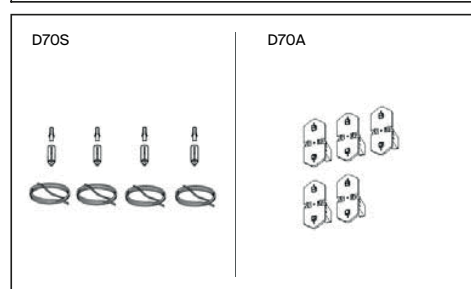

HONEYCOMB

design Habits Studio

Type: Suspension
Light source: D70L/1 LED 25W⁽¹⁾ 3000K CRI 80 1.363 lm EEL: A
D70L/2 LED 50W⁽¹⁾ 3000K CRI 80 2.726 lm EEL: A

Product use: Indoor

Materials: ABS

Colors: Glossy white, canopy white

Description: Like the cells of a beehive, the hexagonal modules of Honeycomb are joined freely into a suspension lamp with a captivating organic symmetry. The hexagons, connected by clips, give life to a self-supporting structure capable of housing energy-saving LED and halogen light sources configurations.

Insulation class: (D70K/3N1, D70L/1N1)
(D70K/4N1, D70L/2N1)

Reference code: Complete version
D70K/3N1 1D700K300002 3 bodies + 1 LED module* + suspension kit

D70K/4N1 1D700K400002 4 bodies + 2 LED module* + suspension kit

Structure
D70C/1 1D7001000002 glossy white
D70C/3 1D7003000002 glossy white

Optics
D70L/1N1 1D700L100000 satined aluminium
D70L/2N1 1D700L200000 satined aluminium

Accessories
D70S 1D7002000002 white suspension kit
4 steel cables
kit 5 white hooks
D70A 1D7005000002