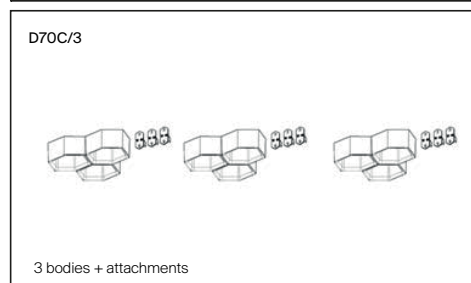

HONEYCOMB

design Habits Studio

Type: Suspension
Light source: D70L/1 LED 25W⁽¹⁾ 3000K CRI 80 1.363 lm EEL: A
D70L/2 LED 50W⁽¹⁾ 3000K CRI 80 2.726 lm EEL: A

Product use: Indoor

Materials: ABS

Colors: Glossy white, canopy white

Description: Like the cells of a beehive, the hexagonal modules of Honeycomb are joined freely into a suspension lamp with a captivating organic symmetry. The hexagons, connected by clips, give life to a self-supporting structure capable of housing energy-saving LED and halogen light sources configurations.

Insulation class: (D70K/3N1, D70L/1N1)
(D70K/4N1, D70L/2N1)

Reference code: Complete version
D70K/3N1 1D700K300002 3 bodies + 1 LED module* + suspension kit

D70K/4N1 1D700K400002 4 bodies + 2 LED module* + suspension kit

Structure
D70C/1 1D7001000002 glossy white
D70C/3 1D7003000002 glossy white

Optics
D70L/1N1 1D700L100000 satined aluminium
D70L/2N1 1D700L200000 satined aluminium

Accessories
D70S 1D7002000002 white suspension kit
4 steel cables
kit 5 white hooks
D70A 1D7005000002