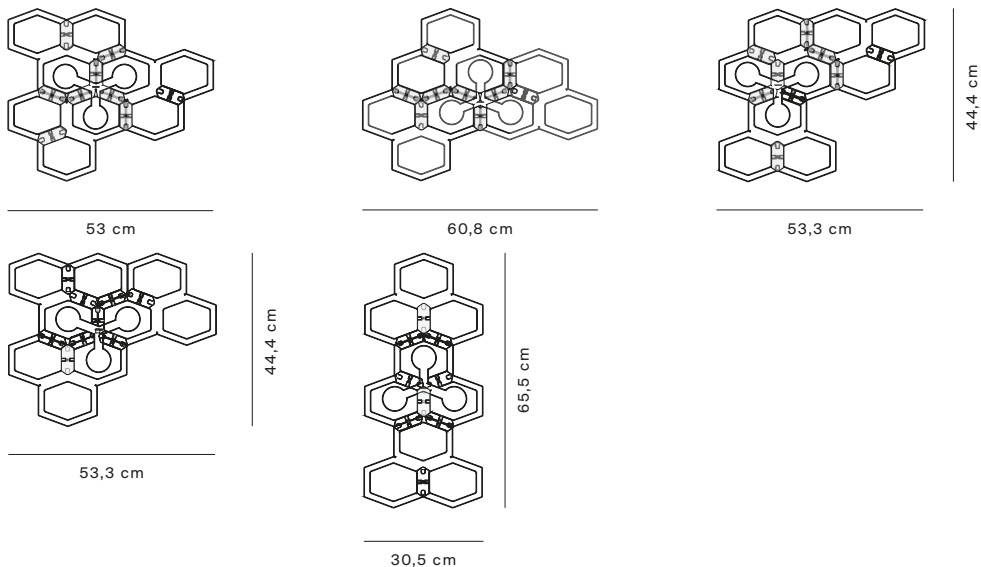

Suggested configurations

How to make a composition with 3 bodies and 1 light module

Q.ty	Description	Model	Item code
1	3 bodies + 9 attachments	D70C/3	1D7003000002
1	suspension kit	D70S	1D7002000002
1	+ optic, LED version	D70L/1N1	1D701L100000

How to make a composition with 3 bodies and 2 light modules

Q.ty	Description	Model	Item code
1	3 bodies + 9 attachments	D70C/3	1D7003000002
1	suspension kit	D70S	1D7002000002
1	+ 2 optics, LED version	D70L/2N1	1D701L200000