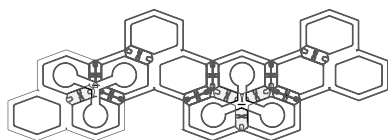

How to make a composition with 4 bodies and 1 light module

Q.ty	Description	Model	Item code
1	3 bodies + 9 attachments	D70C/3	1D7003000002
1	1 body + 3 attachments	D70C/1	1D7001000002
1	suspension kit	D70S	1D7002000002
1	+ optic, LED version	D70L/1N1	1D701L100000

HONEYCOMB

design Habits Studio

Suggested configurations

98,6 cm

31,2 cm

98,6 cm

23,7 cm

60,7 cm