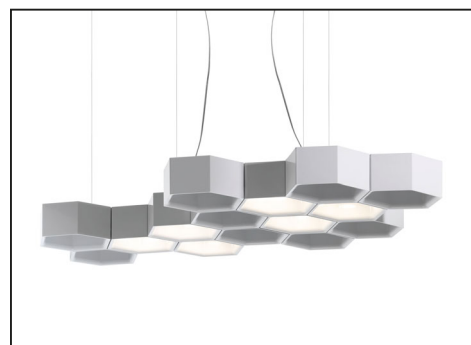

HONEYCOMB

design Habits Studio

Type: Suspension
Light source: D70L/1 LED 25W⁽¹⁾ 3000K CRI 80 1.363 lm EEL: A
D70L/2 LED 50W⁽¹⁾ 3000K CRI 80 2.726 lm EEL: A

Product use: Indoor

Materials: ABS

Colors: Glossy white, canopy white

Description: Like the cells of a beehive, the hexagonal modules of Honeycomb are joined freely into a suspension lamp with a captivating organic symmetry. The hexagons, connected by clips, give life to a self-supporting structure capable of housing energy-saving LED and halogen light sources configurations.

Insulation class: (D70K/3N1, D70L/1N1)
(D70K/4N1, D70L/2N1)

Reference code: Complete version
D70K/3N1 1D700K300002 3 bodies + 1 LED module* + suspension kit

D70K/4N1 1D700K400002 4 bodies + 2 LED module* + suspension kit

Structure
D70C/1 1D7001000002 glossy white
D70C/3 1D7003000002 glossy white

Optics
D70L/1N1 1D700L100000 satined aluminium
D70L/2N1 1D700L200000 satined aluminium

Accessories
D70S 1D7002000002 white suspension kit
4 steel cables
kit 5 white hooks
D70A 1D7005000002