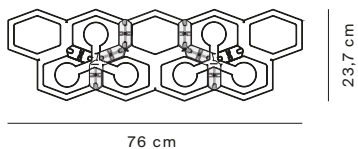

How to make a composition with 3 bodies and 2 light modules

Q.ty	Description	Model	Item code
1	3 bodies + 9 attachments	D70C/3	1D7003000002
1	suspension kit	D70S	1D7002000002
1	+ 2 optics, LED version	D70L/2N1	1D701L200000