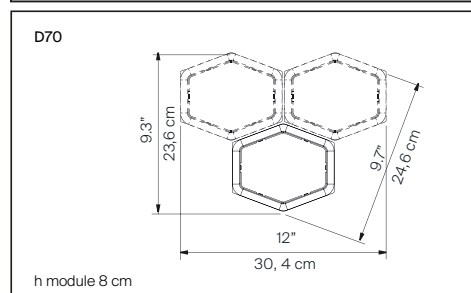

HONEYCOMB

design Habits Studio

Type: Suspension
Light source: D70L/1 LED 25W⁽¹⁾ 3000K CRI 80 1.363 lm EEL: A
D70L/2 LED 50W⁽¹⁾ 3000K CRI 80 2.726 lm EEL: A

Product use: Indoor

Materials: ABS

Colors: Glossy white, canopy white

Description: Like the cells of a beehive, the hexagonal modules of Honeycomb are joined freely into a suspension lamp with a captivating organic symmetry. The hexagons, connected by clips, give life to a self-supporting structure capable of housing energy-saving LED and halogen light sources configurations.

Insulation class: (D70K/3N1, D70L/1N1)
(D70K/4N1, D70L/2N1)

Reference code: Complete version
D70K/3N1 1D700K300002 3 bodies + 1 LED module* + suspension kit

D70K/4N1 1D700K400002 4 bodies + 2 LED module* + suspension kit

Structure
D70C/1 1D7001000002 glossy white
D70C/3 1D7003000002 glossy white

Optics
D70L/1N1 1D700L100000 satined aluminium
D70L/2N1 1D700L200000 satined aluminium

Accessories
D70S 1D7002000002 white suspension kit
4 steel cables
kit 5 white hooks
D70A 1D7005000002