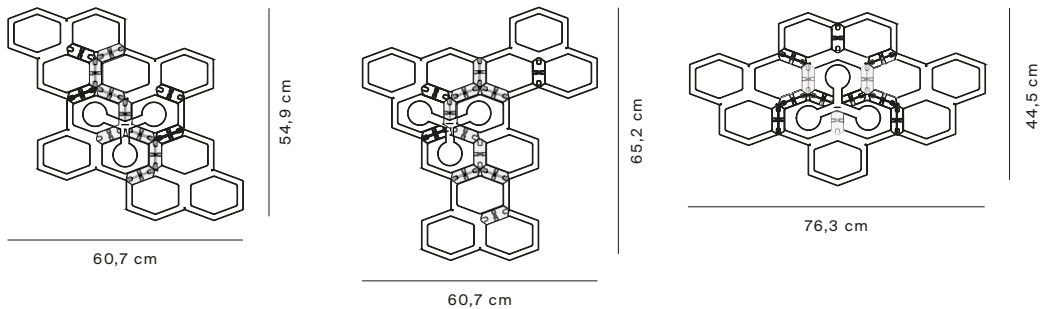

How to make a composition with 4 bodies and 1 light module

Q.ty	Description	Model	Item code
1	3 bodies + 9 attachments	D70C/3	1D7003000002
1	1 body + 3 attachments	D70C/1	1D7001000002
1	suspension kit	D70S	1D7002000002
1	+ optic, LED version	D70L/1N1	1D701L100000