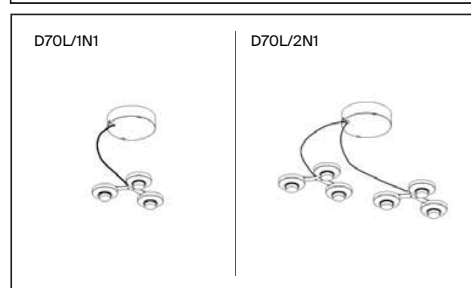

Description: Like the cells of a beehive, the hexagonal modules of Honeycomb are joined freely into a suspension lamp with a captivating organic symmetry. The hexagons, connected by clips, give life to a self-supporting structure capable of housing energy-saving LED and halogen light sources configurations.

Structure
 D70C/1 1D7001000002 glossy white
 D70C/3 1D7003000002 glossy white

Optics
 D70L/1N1 1D700L100000 satined aluminium
 D70L/2N1 1D700L200000 satined aluminium

Accessories
 D70S 1D7002000002 white suspension kit
 4 steel cables
 kit 5 white hooks
 D70A 1D7005000002