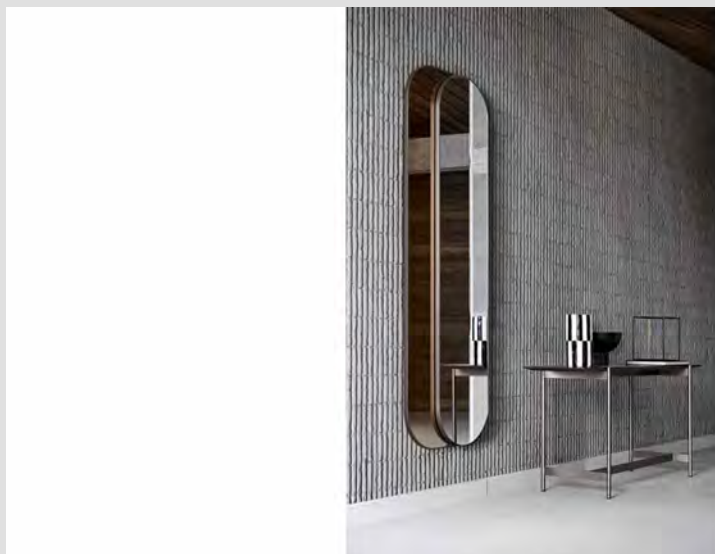

Primopiano - Glare mirrors

Close-up mirror

Frame made of grade E1 MDF panels painted in a light brown (ME11) finish with metal attachments for fixing to the wall.
Small mirror in bronzed glass (VE02) finish, large mirror in clear glass (VE01); the mirror is reversible.

Glare mirror

Frame made of grade E1 particleboard panels veneered with painted wood in a light grey wood (LE12) finish and metal edging in a light brown (ME11) finish; complete with metal attachments for fixing to the wall.

Mirror in clear glass (VE01); the mirror can be mounted on a wall either vertically or horizontally.

Miroir Primo Piano

Structure en panneaux de particules de bois (MDF) classe E1 peints finition light brown (ME11) avec fixations pour fixation murale en métal.

Miroir en verre transparent (VE01) ; le miroir peut être monté sur le mur aussi bien en verticale qu'en horizontale.