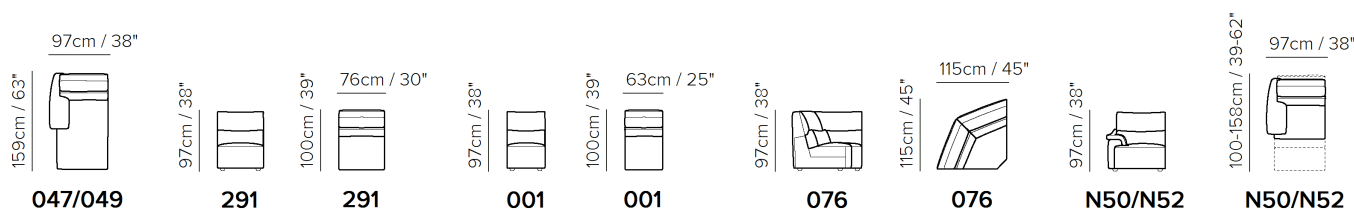

■ Vers. 064

■ Vers. N55

■ Vers. N46

SCHEMATICS

COMPOSITION EXAMPLES

TECHNICAL INFORMATION

	COVERING	Leather <input checked="" type="checkbox"/>				
	LEGS	Wood <input type="checkbox"/>	Metal <input type="checkbox"/>	Plastic <input checked="" type="checkbox"/>	Castors <input type="checkbox"/>	Upholstered <input type="checkbox"/>
	FILLING	Arms <input type="checkbox"/> Fiber <input checked="" type="checkbox"/> Foam <input type="checkbox"/> Feather/Fiber Mix <input type="checkbox"/> Feather	Seat cushion <input type="checkbox"/> Fiber <input checked="" type="checkbox"/> Foam <input type="checkbox"/> Feather/Fiber Mix <input type="checkbox"/> Feather	Back cushion <input type="checkbox"/> Fiber <input checked="" type="checkbox"/> Foam <input type="checkbox"/> Feather/Fiber Mix <input type="checkbox"/> Feather		
	COMFORT	Standard Comfort <input checked="" type="checkbox"/>	Firm Comfort <input type="checkbox"/>			
	FUNCTION	Bed <input type="checkbox"/>	Electric motion <input checked="" type="checkbox"/>	Motion <input checked="" type="checkbox"/>	Recliner <input checked="" type="checkbox"/>	Sliding <input type="checkbox"/>
	OPTIONS	Nails <input type="checkbox"/>	Removable <input type="checkbox"/>	Contrast Stitching <input checked="" type="checkbox"/>		

NOTES

- Contrast stitching is available only with certain covers and option is managed directly in NARES.
- All arms, back and seat surfaces are covered in Top Grain.
- This model is available with split leather exterior covering (Side, Rear and Front Panels)
- Tight Seat Cushion (the seat cushions of the models are fixed to the frame)
- Tight Back Cushion (the back cushions of the models are fixed to the frame)
- With Leather Side (the sectional pieces come with leather sides)
- Internal wooden frame
- Without Feet Assembled (the feet will be in a bag inside the package)
- Plastic Wrap (the model will be wrapped in a plastic bag)
- Feet height 4,5 cm