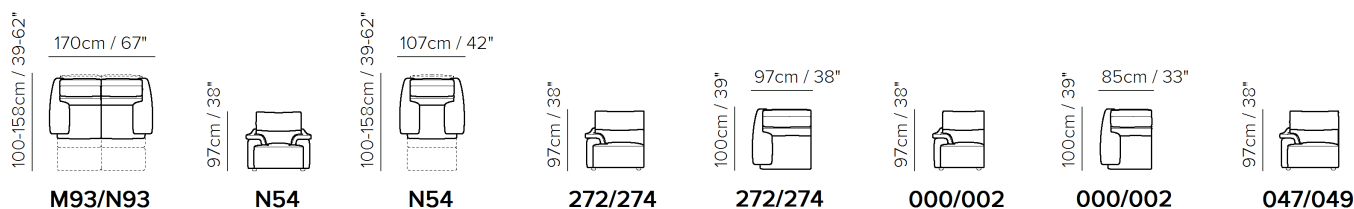

■ Vers. 064

■ Vers. N55

■ Vers. N46

SCHEMATICS

COMPOSITION EXAMPLES

TECHNICAL INFORMATION

	COVERING	Leather <input checked="" type="checkbox"/>				
	LEGS	Wood <input type="checkbox"/>	Metal <input type="checkbox"/>	Plastic <input checked="" type="checkbox"/>	Castors <input type="checkbox"/>	Upholstered <input type="checkbox"/>
	FILLING	Arms <input type="checkbox"/> Fiber <input checked="" type="checkbox"/> Foam <input type="checkbox"/> Feather/Fiber Mix <input type="checkbox"/> Feather	Seat cushion <input type="checkbox"/> Fiber <input checked="" type="checkbox"/> Foam <input type="checkbox"/> Feather/Fiber Mix <input type="checkbox"/> Feather	Back cushion <input type="checkbox"/> Fiber <input checked="" type="checkbox"/> Foam <input type="checkbox"/> Feather/Fiber Mix <input type="checkbox"/> Feather		
	COMFORT	Standard Comfort <input checked="" type="checkbox"/>	Firm Comfort <input type="checkbox"/>			
	FUNCTION	Bed <input type="checkbox"/>	Electric motion <input checked="" type="checkbox"/>	Motion <input checked="" type="checkbox"/>	Recliner <input checked="" type="checkbox"/>	Sliding <input type="checkbox"/>
	OPTIONS	Nails <input type="checkbox"/>	Removable <input type="checkbox"/>	Contrast Stitching <input checked="" type="checkbox"/>		

NOTES

- Contrast stitching is available only with certain covers and option is managed directly in NARES.
- All arms, back and seat surfaces are covered in Top Grain.
- This model is available with split leather exterior covering (Side, Rear and Front Panels)
- Tight Seat Cushion (the seat cushions of the models are fixed to the frame)
- Tight Back Cushion (the back cushions of the models are fixed to the frame)
- With Leather Side (the sectional pieces come with leather sides)
- Internal wooden frame
- Without Feet Assembled (the feet will be in a bag inside the package)
- Plastic Wrap (the model will be wrapped in a plastic bag)
- Feet height 4,5 cm