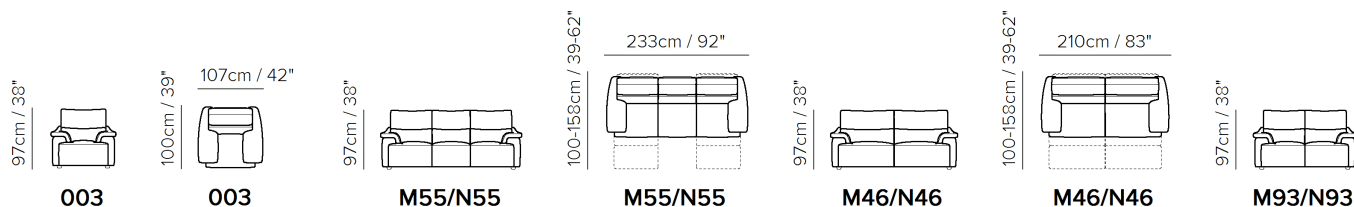

■ Vers. 064

■ Vers. N55

■ Vers. N46

SCHEMATICS

COMPOSITION EXAMPLES

TECHNICAL INFORMATION

	COVERING	Leather <input checked="" type="checkbox"/>				
	LEGS	Wood <input type="checkbox"/>	Metal <input type="checkbox"/>	Plastic <input checked="" type="checkbox"/>	Castors <input type="checkbox"/>	Upholstered <input type="checkbox"/>
	FILLING	Arms <input type="checkbox"/> Fiber <input checked="" type="checkbox"/> Foam <input type="checkbox"/> Feather/Fiber Mix <input type="checkbox"/> Feather	Seat cushion <input type="checkbox"/> Fiber <input checked="" type="checkbox"/> Foam <input type="checkbox"/> Feather/Fiber Mix <input type="checkbox"/> Feather	Back cushion <input type="checkbox"/> Fiber <input checked="" type="checkbox"/> Foam <input type="checkbox"/> Feather/Fiber Mix <input type="checkbox"/> Feather		
	COMFORT	Standard Comfort <input checked="" type="checkbox"/>	Firm Comfort <input type="checkbox"/>			
	FUNCTION	Bed <input type="checkbox"/>	Electric motion <input checked="" type="checkbox"/>	Motion <input checked="" type="checkbox"/>	Recliner <input checked="" type="checkbox"/>	Sliding <input type="checkbox"/>
	OPTIONS	Nails <input type="checkbox"/>	Removable <input type="checkbox"/>	Contrast Stitching <input checked="" type="checkbox"/>		

NOTES

- Contrast stitching is available only with certain covers and option is managed directly in NARES.
- All arms, back and seat surfaces are covered in Top Grain.
- This model is available with split leather exterior covering (Side, Rear and Front Panels)
- Tight Seat Cushion (the seat cushions of the models are fixed to the frame)
- Tight Back Cushion (the back cushions of the models are fixed to the frame)
- With Leather Side (the sectional pieces come with leather sides)
- Internal wooden frame
- Without Feet Assembled (the feet will be in a bag inside the package)
- Plastic Wrap (the model will be wrapped in a plastic bag)
- Feet height 4,5 cm