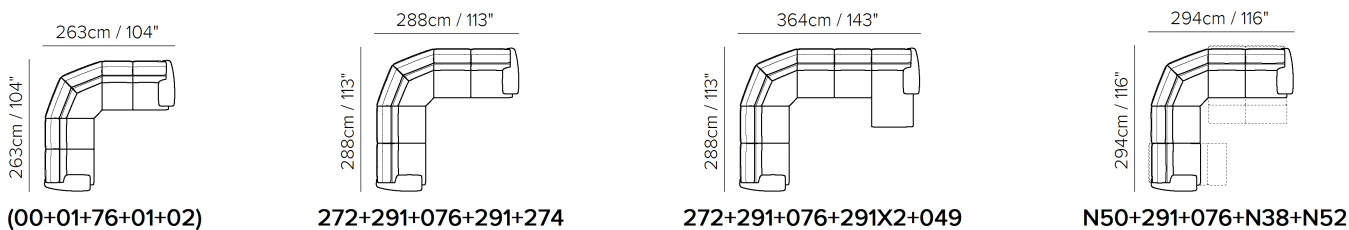

■ Vers. 064

■ Vers. N55

■ Vers. N46

SCHEMATICS

COMPOSITION EXAMPLES

TECHNICAL INFORMATION

	COVERING	Leather <input checked="" type="checkbox"/>				
	LEGS	Wood <input type="checkbox"/>	Metal <input type="checkbox"/>	Plastic <input checked="" type="checkbox"/>	Castors <input type="checkbox"/>	Upholstered <input type="checkbox"/>
	FILLING	Arms <input type="checkbox"/> Fiber <input checked="" type="checkbox"/> Foam <input type="checkbox"/> Feather/Fiber Mix <input type="checkbox"/> Feather	Seat cushion <input type="checkbox"/> Fiber <input checked="" type="checkbox"/> Foam <input type="checkbox"/> Feather/Fiber Mix <input type="checkbox"/> Feather	Back cushion <input type="checkbox"/> Fiber <input checked="" type="checkbox"/> Foam <input type="checkbox"/> Feather/Fiber Mix <input type="checkbox"/> Feather		
	COMFORT	Standard Comfort <input checked="" type="checkbox"/>	Firm Comfort <input type="checkbox"/>			
	FUNCTION	Bed <input type="checkbox"/>	Electric motion <input checked="" type="checkbox"/>	Motion <input checked="" type="checkbox"/>	Recliner <input checked="" type="checkbox"/>	Sliding <input type="checkbox"/>
	OPTIONS	Nails <input type="checkbox"/>	Removable <input type="checkbox"/>	Contrast Stitching <input checked="" type="checkbox"/>		

NOTES

- Contrast stitching is available only with certain covers and option is managed directly in NARES.
- All arms, back and seat surfaces are covered in Top Grain.
- This model is available with split leather exterior covering (Side, Rear and Front Panels)
- Tight Seat Cushion (the seat cushions of the models are fixed to the frame)
- Tight Back Cushion (the back cushions of the models are fixed to the frame)
- With Leather Side (the sectional pieces come with leather sides)
- Internal wooden frame
- Without Feet Assembled (the feet will be in a bag inside the package)
- Plastic Wrap (the model will be wrapped in a plastic bag)
- Feet height 4,5 cm