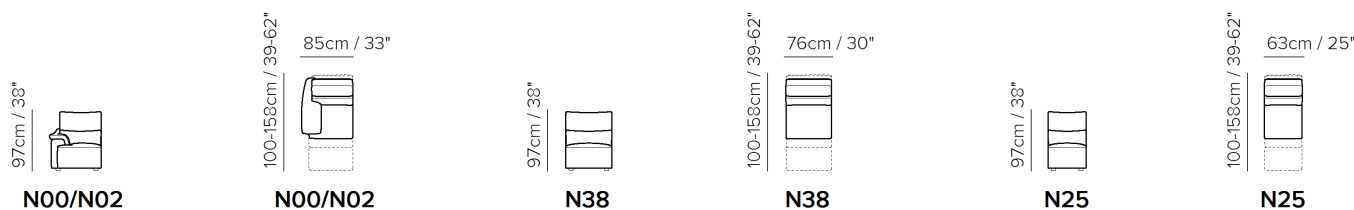

■ Vers. 064

■ Vers. N55

■ Vers. N46

SCHEMATICS

COMPOSITION EXAMPLES

TECHNICAL INFORMATION

	COVERING	Leather <input checked="" type="checkbox"/>				
	LEGS	Wood <input type="checkbox"/>	Metal <input type="checkbox"/>	Plastic <input checked="" type="checkbox"/>	Castors <input type="checkbox"/>	Upholstered <input type="checkbox"/>
	FILLING	Arms <input type="checkbox"/> Fiber <input checked="" type="checkbox"/> Foam <input type="checkbox"/> Feather/Fiber Mix <input type="checkbox"/> Feather	Seat cushion <input type="checkbox"/> Fiber <input checked="" type="checkbox"/> Foam <input type="checkbox"/> Feather/Fiber Mix <input type="checkbox"/> Feather	Back cushion <input type="checkbox"/> Fiber <input checked="" type="checkbox"/> Foam <input type="checkbox"/> Feather/Fiber Mix <input type="checkbox"/> Feather		
	COMFORT	Standard Comfort <input checked="" type="checkbox"/>	Firm Comfort <input type="checkbox"/>			
	FUNCTION	Bed <input type="checkbox"/>	Electric motion <input checked="" type="checkbox"/>	Motion <input checked="" type="checkbox"/>	Recliner <input checked="" type="checkbox"/>	Sliding <input type="checkbox"/>
	OPTIONS	Nails <input type="checkbox"/>	Removable <input type="checkbox"/>	Contrast Stitching <input checked="" type="checkbox"/>		

NOTES

- Contrast stitching is available only with certain covers and option is managed directly in NARES.
- All arms, back and seat surfaces are covered in Top Grain.
- This model is available with split leather exterior covering (Side, Rear and Front Panels)
- Tight Seat Cushion (the seat cushions of the models are fixed to the frame)
- Tight Back Cushion (the back cushions of the models are fixed to the frame)
- With Leather Side (the sectional pieces come with leather sides)
- Internal wooden frame
- Without Feet Assembled (the feet will be in a bag inside the package)
- Plastic Wrap (the model will be wrapped in a plastic bag)
- Feet height 4,5 cm