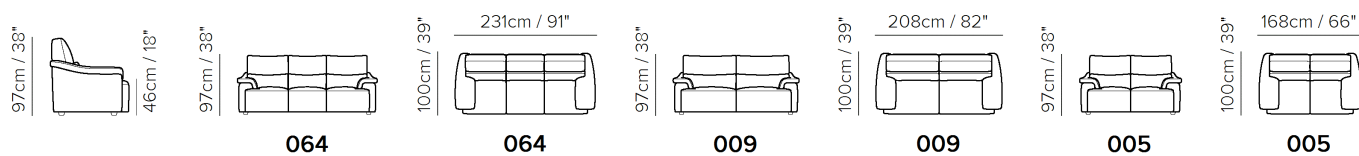

■ Vers. 064

■ Vers. N55

■ Vers. N46

SCHEMATICS

COMPOSITION EXAMPLES

TECHNICAL INFORMATION

	COVERING	Leather <input checked="" type="checkbox"/>				
	LEGS	Wood <input type="checkbox"/>	Metal <input type="checkbox"/>	Plastic <input checked="" type="checkbox"/>	Castors <input type="checkbox"/>	Upholstered <input type="checkbox"/>
	FILLING	Arms <input type="checkbox"/> Fiber <input checked="" type="checkbox"/> Foam <input type="checkbox"/> Feather/Fiber Mix <input type="checkbox"/> Feather	Seat cushion <input type="checkbox"/> Fiber <input checked="" type="checkbox"/> Foam <input type="checkbox"/> Feather/Fiber Mix <input type="checkbox"/> Feather	Back cushion <input type="checkbox"/> Fiber <input checked="" type="checkbox"/> Foam <input type="checkbox"/> Feather/Fiber Mix <input type="checkbox"/> Feather		
	COMFORT	Standard Comfort <input checked="" type="checkbox"/>	Firm Comfort <input type="checkbox"/>			
	FUNCTION	Bed <input type="checkbox"/>	Electric motion <input checked="" type="checkbox"/>	Motion <input checked="" type="checkbox"/>	Recliner <input checked="" type="checkbox"/>	Sliding <input type="checkbox"/>
	OPTIONS	Nails <input type="checkbox"/>	Removable <input type="checkbox"/>	Contrast Stitching <input checked="" type="checkbox"/>		

NOTES

- Contrast stitching is available only with certain covers and option is managed directly in NARES.
- All arms, back and seat surfaces are covered in Top Grain.
- This model is available with split leather exterior covering (Side, Rear and Front Panels)
- Tight Seat Cushion (the seat cushions of the models are fixed to the frame)
- Tight Back Cushion (the back cushions of the models are fixed to the frame)
- With Leather Side (the sectional pieces come with leather sides)
- Internal wooden frame
- Without Feet Assembled (the feet will be in a bag inside the package)
- Plastic Wrap (the model will be wrapped in a plastic bag)
- Feet height 4,5 cm