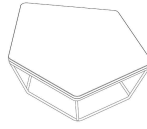

by NATUZZI
DIVANI & DIVANI

■ T18502X / T18506X

■ T18503X / T18507X

■ T18504X / T18508X

■ T18505X / T18509X

■ T18501X / T108F03

■ Detail

ALL PICTURES SHOWN ARE FOR ILLUSTRATIVE PURPOSE ONLY. ACTUAL PRODUCT MAY VARY DUE TO PRODUCT ENHANCEMENT.

SCHEMATICS

MULTIFORM CENTRAL

101cm x 83cm H 28cm
39,76" x 32,68" H 11,02"

RECTANGULAR CENTRAL

83cm x 101cm H 28cm
32,68" x 39,76" H 11,02"

FINISHINGS

Frame finishing

Pewter