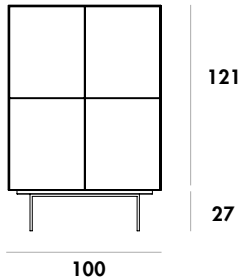

Customizable sideboard system. Structure and doors available in mirror or ceramic, various finishes, with or without brass finish profile. Base in lacquered metal, embossed black or brass finish.

Models & Dimensions

100x49x148h

100x49x88h

200x49x88h

150x49x88h

250x49x88h

**Con profilo in
finitura ottone**
With brass
finish profile

Senza profilo
Without profile

Finiture ante / Doors finishes