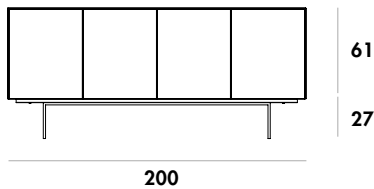

Customizable sideboard system. Structure and doors available in mirror or ceramic, various finishes, with or without brass finish profile. Base in lacquered metal, embossed black or brass finish.

Models & Dimensions

100x49x148h

100x49x88h

200x49x88h

150x49x88h

250x49x88h

**Con profilo in
finitura ottone**
With brass
finish profile

Senza profilo
Without profile

Finiture ante / Doors finishes