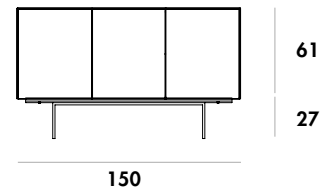

Customizable sideboard system. Structure and doors available in mirror or ceramic, various finishes, with or without brass finish profile. Base in lacquered metal, embossed black or brass finish.

Models & Dimensions

100x49x148h

100x49x88h

200x49x88h

150x49x88h

250x49x88h

**Con profilo in
finitura ottone**
With brass
finish profile

Senza profilo
Without profile

Finiture ante / Doors finishes