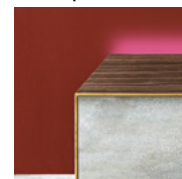

Customizable sideboard system. Structure and doors available in mirror or ceramic, various finishes, with or without brass finish profile. Base in lacquered metal, embossed black or brass finish.

Models & Dimensions

100x49x148h

100x49x88h

200x49x88h

150x49x88h

250x49x88h

**Con profilo in
finitura ottone**
With brass
finish profile

Senza profilo
Without profile

Finiture ante / Doors finishes