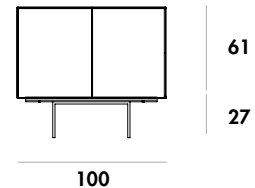

Customizable sideboard system. Structure and doors available in mirror or ceramic, various finishes, with or without brass finish profile. Base in lacquered metal, embossed black or brass finish.

Models & Dimensions

100x49x148h

100x49x88h

200x49x88h

150x49x88h

250x49x88h

**Con profilo in
finitura ottone**
With brass
finish profile

Senza profilo
Without profile

Finiture ante / Doors finishes