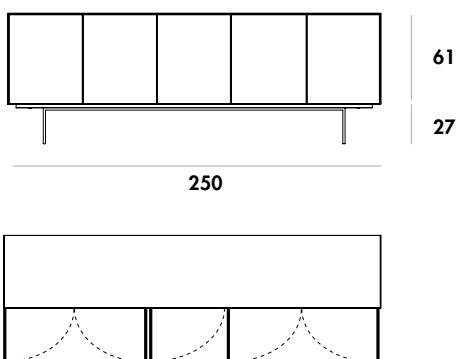

100x49x148h

100x49x88h

200x49x88h

150x49x88h

250x49x88h

**Con profilo in
finitura ottone**
With brass
finish profile

Senza profilo
Without profile

Finiture ante / Doors finishes