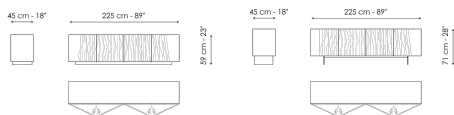

# Blush

Essential in its form and appearance which are emphasized by the design of the double blade base, Blush surprises thanks to the style of the front section, marked by furrowed traces in slight relief that give the appearance of "vibrating". The straight and curved lines of the abstract pattern, which follow one another in a variable rhythm, both mirror and at the same time

## Технические данные

Blush

Ширина: 225cm

Глубина: 45cm

Высота: 59cm

Blush

Ширина: 225cm

Глубина: 45cm