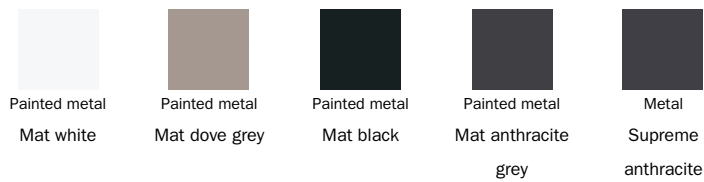

Metal

The samples above represent the complete range of materials and finishes available for this product (regardless of the top shape or size, in the case of tables). Fabrics, eco-leather, leather and emery leather shown in this website are a selection. Colors and finishes are approximate and may slightly differ from actual ones. Please visit Bonaldo dealers to see the complete sample collection and get further details about our products.