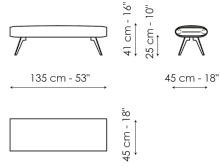

# Data sheet

Width: 135cm

Depth: 45cm

Height: 41cm