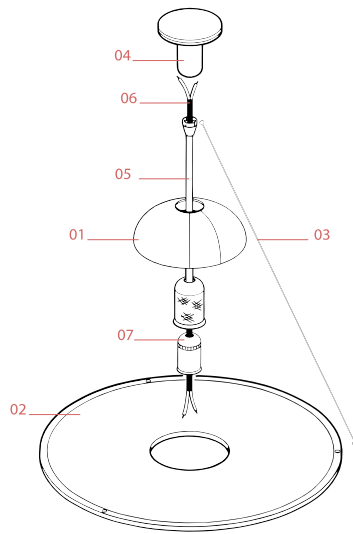

## Frisbi

Designed by Achille Castiglioni, 1978

Halogen - 105W

Suspension lamp providing direct, diffused and reflected light. Opaline polymethylmethacrylate (PMMA) injection-molded diffuser plate suspended by three fine steel cables. Polished, nickel-plated, and zapon-varnished stamped sheet metal reflector painted gloss-white inside. Black painted, injection-molded ABS ceiling fitting and rose.

## Schematic light drawing

h(m)	E(lx)	D(m)
1	1929	0.36
2	482	0.72
3	214	1.08
4	121	1.44
5	77	1.80

## Spare Parts

- |     |                                   |           |
|-----|-----------------------------------|-----------|
| 01. | Reflector                         | RF00862   |
| 02. | Plexiglass diffuser               | RF05806   |
| 03. | Frisbi steel wires (3 pieces)     | RF06823   |
| 04. | Complete ceiling rose assembly    | RF2500100 |
| 05. | Grid support with stem            | RF01439   |
| 06. | 2x1 2.7 mt black electrical cable | RF29648   |
| 07. | New version lamp holder           | RF2500200 |