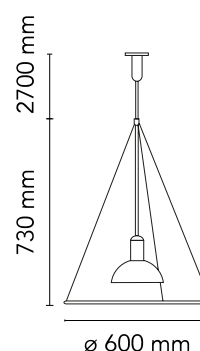

Halogen - 105W

Suspension lamp providing direct, diffused and reflected light. Opaline polymethylmethacrylate (PMMA) injection-molded diffuser plate suspended by three fine steel cables. Polished, nickel-plated, and zapon-varnished stamped sheet metal reflector painted gloss-white inside. Black painted, injection-molded ABS ceiling fitting and rose.

Are you a professional and your project needs consulting and support?

[BOOK AN APPOINTMENT](#)