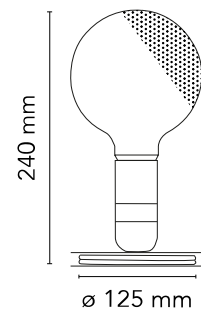

FLOS

 F3299075 Orange

Lampadina

Designed by Achille Castiglioni, 1972

LED retrofit - 5W - 241lm - 2700K

Table lamp providing direct, diffused light. Anodized aluminum base serves to contain excess power cord. Bakelite lamp-holder, painted to match the switch in the orange and black colors. Clear globe lamp is partially sandblasted to diffuse the light.

Are you a professional and your project needs consulting and support?

[BOOK AN APPOINTMENT](#)

Main specifications

EAN	8059607033319
Mounting	Table
Environments	Indoor dry location
Light Source Type	Bulb
Lamp category	LED retrofit
Lamp type	G125
Lamp holders	E27
Bulb finish	Semifrosted
Number of heads	1
Power (W)	5
System flux (lm)	241

Physical

Colour	Orange
Length (mm)	125
Cord length (mm)	2300
Net weight (kg)	0.35
Package height (mm)	250
Package width (mm)	140
Package length (mm)	145
Package volume (m3)	0.01
IP internal	20

Download

Mounting instructions [↓ PDF](#)

Photometric Files

LDT / IES [↓ LDT](#)

Technical Drawings

2D [↓ ZIP](#)

3D [↓ ZIP](#)

Schematic light drawing

Luminous flux luminaire
241 lm

Photometric