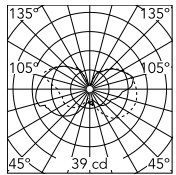

Physical

Colour	Orange
Length (mm)	125
Cord length (mm)	2300
Net weight (kg)	0.35
Package height (mm)	250
Package width (mm)	140
Package length (mm)	145
Package volume (m3)	0.01
IP internal	20

Download

Mounting instructions [↓ PDF](#)

Photometric Files

LDT / IES [↓ LDT](#)

Technical Drawings

2D [↓ ZIP](#)

3D [↓ ZIP](#)

Schematic light drawing

Luminous flux luminaire
241 lm

Photometric