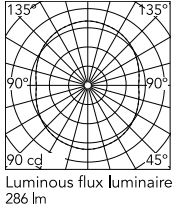

Schematic light drawing