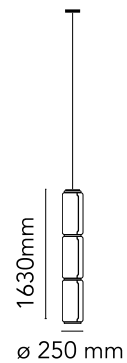

FLOS

■ F0275000 Black

Noctambule Suspension 4 Low Cylinder Bowl

Designed by Konstantin Grcic, 2019

63W - 1579lm - 2700K - CRI> 90

Hanging lamps consisting of interconnecting glass modules reaching a length of 3,2 mt. (126.77") with 4 mt. (157.48") suspended power cable. Cylindrical and semi-spherical transparent blown glass structure, suspended die cast aluminium ring connector, hydroformed steel internal lateral arm and injection moulded optical opal silicone outer ring diffusers. The power supply unit within the ceiling rose can be used as a dimmer to adjust the light intensity by 10% to 100% in either direction by means of the 0-10/1-10V, PUSH, DALI control.

Physical

Colour	Black
Length (mm)	250
Cord length (mm)	4000
Canopy dimension (mm)	46
Canopy width (mm)	185
Net weight (kg)	21.2
Package height (mm)	0
Package width (mm)	0
Package length (mm)	0
Package volume (m3)	0.62
IP internal	20

F0254000
Noctambule Low Cylinder

F0255000
Noctambule Bowl

FLOS

■ F0264000 Black

Noctambule Suspension 3 High Cylinder

Designed by Konstantin Grcic, 2019

36W - 1202lm - 2700K - CRI> 90

Hanging lamps consisting of interconnecting glass modules reaching a length of 3,2 mt. (126.77") with 4 mt. (157.48") suspended power cable. Cylindrical and semi-spherical transparent blown glass structure, suspended die cast aluminium ring connector, hydroformed steel internal lateral arm and injection moulded optical opal silicone outer ring diffusers. The power supply unit within the ceiling rose can be used as a dimmer to adjust the light intensity by 10% to 100% in either direction by means of the 0-10/1-10V, PUSH, DALI control.

Physical

Colour	Black
Length (mm)	250
Cord length (mm)	4000
Canopy dimension (mm)	46
Canopy width (mm)	185
Net weight (kg)	14.9
Package height (mm)	0
Package width (mm)	0
Package length (mm)	0
Package volume (m3)	0.26
IP internal	20