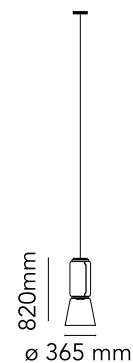

FLOS

■ F0268000 Black

Noctambule Suspension 1 Low Cylinder Cone

Designed by Konstantin Grcic, 2019

36W - 973lm - 2700K - CRI> 90

Hanging lamps consisting of interconnecting glass modules reaching a length of 3,2 mt. (126.77") with 4 mt. (157.48") suspended power cable. Cylindrical and semi-spherical transparent blown glass structure, suspended die cast aluminium ring connector, hydroformed steel internal lateral arm and injection moulded optical opal silicone outer ring diffusers. The power supply unit within the ceiling rose can be used as a dimmer to adjust the light intensity by 10% to 100% in either direction by means of the 0-10/1-10V, PUSH, DALI control.

Are you a professional and your project needs consulting and support?

BOOK AN APPOINTMENT

Main specifications

EAN	8059607000625
Mounting	Suspension
Environments	Indoor dry location
Light Source Type	LED
LED type	LED Module
Power (W)	36
System flux (lm)	973

Physical

Colour	Black
Length (mm)	250
Cord length (mm)	4000
Canopy dimension (mm)	46
Canopy width (mm)	185
Net weight (kg)	10.2
Package height (mm)	0
Package width (mm)	0
Package length (mm)	0
Package volume (m3)	0.21
IP internal	20

Download

Mounting instructions	↓ PDF
Mounting instructions	↓ PDF
Spare Parts	↓ PDF

Photometric Files

LDT / IES	↓ ZIP

Technical Drawings

3D	↓ ZIP
🔒 Bim	↓ ZIP