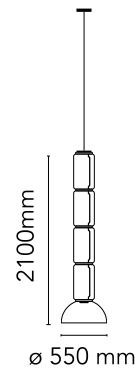

Main specifications

EAN	8059607000700
Mounting	Suspension
Environments	Indoor dry location
Light Source Type	LED
LED type	LED Module
Power (W)	63
System flux (lm)	1579

Physical

Colour	Black
Length (mm)	250
Cord length (mm)	4000
Canopy dimension (mm)	46
Canopy width (mm)	185
Net weight (kg)	21.2
Package height (mm)	0
Package width (mm)	0
Package length (mm)	0
Package volume (m3)	0.62
IP internal	20

Download

Mounting instructions	↓ PDF
Mounting instructions	↓ PDF
Spare Parts	↓ PDF

Photometric Files

LDT / IES	↓ ZIP

Technical Drawings

3D	↓ ZIP
Bim	↓ ZIP