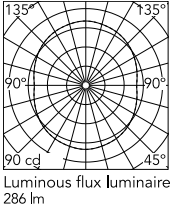

Schematic light drawing

Photometric

Lighting type	Total
Light distribution	Symmetric
CCT (K)	2700

Electrical

Insulation class	I
Frequency (Hz)	50/60
Main voltage (Vac)	120-277
LED voltage Vf (Vdc)	null
Driver	Integrated
Dimmable	Yes
Dimming type	Dimmable 0-10V, Dimmable Push, Dimmable 1-10V, Dimmable DALI 1
Dimming interface	Remote Dimmable (Dimmer Not Included)
Batteries inside	No