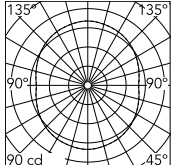

Schematic light drawing

Luminous flux luminaire
286 lm

Photometric

Lighting type	Total
Light distribution	Symmetric
CCT (K)	2700
CRI>	90

Electrical

Insulation class	I
Frequency (Hz)	50/60
Main voltage (Vac)	120-277
LED voltage Vf (Vdc)	null
Driver	Integrated
Dimmable	Yes
Dimming type	Dimmable 0-10V, Dimmable Push, Dimmable 1-10V, Dimmable DALI 1
Dimming interface	Remote Dimmable (Dimmer Not Included)
Batteries inside	No