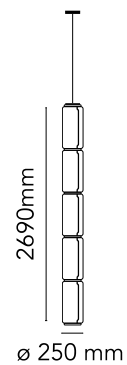

FLOS

■ F0281000 Black

Noctambule Suspension 5 High Cylinder

Designed by Konstantin Grcic, 2019

54W - 1798lm - 2700K

Hanging lamps consisting of interconnecting glass modules reaching a length of 3,2 mt. (126.77") with 4 mt. (157.48") suspended power cable. Cylindrical and semi-spherical transparent blown glass structure, suspended die cast aluminium ring connector, hydroformed steel internal lateral arm and injection moulded optical opal silicone outer ring diffusers. The power supply unit within the ceiling rose can be used as a dimmer to adjust the light intensity by 10% to 100% in either direction by means of the 0-10/1-10V, PUSH, DALI control.

Are you a professional and your project needs consulting and support?

[BOOK AN APPOINTMENT](#)

Main specifications

EAN	8059607000762
Mounting	Suspension
Environments	Indoor dry location
Light Source Type	LED
LED type	LED Module
Power (W)	54
System flux (lm)	1798

Physical

Colour	Black
Length (mm)	250
Cord length (mm)	4000
Canopy dimension (mm)	46
Canopy width (mm)	185
Net weight (kg)	22.9
Package height (mm)	0
Package width (mm)	0
Package length (mm)	0
Package volume (m3)	0.41
IP internal	20

Download

Mounting instructions	↓ PDF
Mounting instructions	↓ PDF
Spare Parts	↓ PDF

Photometric Files

LDT / IES	↓ ZIP

Technical Drawings

3D	↓ ZIP
Bim	↓ ZIP