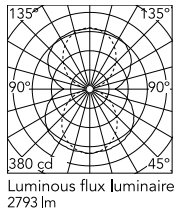

Physical

Colour	Green
Length (mm)	1300
Cord length (mm)	4050
Net weight (kg)	7.8
Package height (mm)	0
Package width (mm)	0
Package length (mm)	0
Package volume (m3)	0.05
IP internal	20

Download

Mounting instructions [↓ PDF](#)

Photometric Files

LDT / IES [↓ LDT](#)

Technical Drawings

3D [↓ ZIP](#)

[Bim](#) [↓ ZIP](#)

Schematic light drawing

Photometric

Lighting type	Total
Light distribution	Symmetric
CCT (K)	2700
CRI>	90