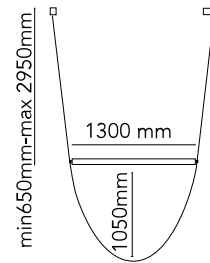

FLOS

 F9520039 Green

Wireline

Designed by Formafantasma, 2019

45W - 2793lm - 2700K - CRI> 90

Suspension lamp with diffused light. Tubular in transparent extruded glass and internal diffuser in opal PC. Ferrules made with CNC technology in satin stainless steel. Extruded cable in pink and forest green rubber. Injection molded PC rosette in the same finishes as the cable. The electronics integrated in the ceiling rose allows the use of different dimerization systems: push, 1-10, potentiometer, DALI. In the absence of these systems, the luminous flux can be set during installation, with the push system included in the canopy. Useful length of the cable 3mt.

Physical

Colour	Green
Length (mm)	1300
Cord length (mm)	4050
Net weight (kg)	7.8
Package height (mm)	0
Package width (mm)	0
Package length (mm)	0
Package volume (m3)	0.05
IP internal	20

Download

Mounting instructions [↓ PDF](#)