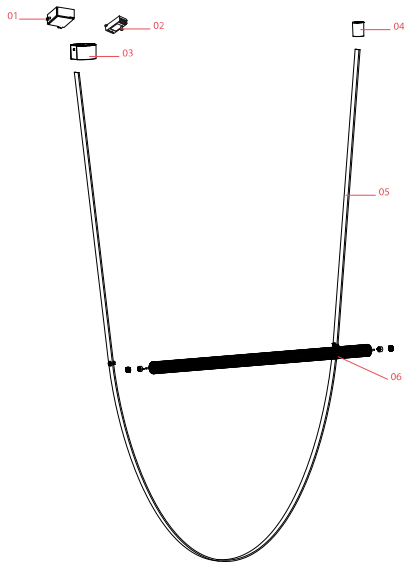

Spare Parts

00.	Power supply unit for led	RF22934
00.	12-48V Led Dimmer	RF26994
10.	WireLine Body	F9521000
20.	WireLine Green Wire	F9522039
30.	Assembly Suspension Rose for Wirelines Green	RF30045
40.	Assembly Rose Cover Green	RF9523139