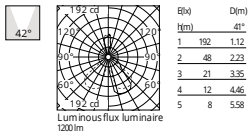

Physical

Colour	Raw
Trim	No
Orientation	Fixed
Net weight (kg)	11
IP internal	20
IP external	20

Download

[Mounting instructions](#) PDF

Photometric Files

[LDT / IES](#) LDT

Technical Drawings

[3D](#) ZIP

	IP	IP
	20	20

Schematic light drawing

Photometric

Lighting type Indirect

Light distribution Symmetric

Electrical

Emergency type No

Notes