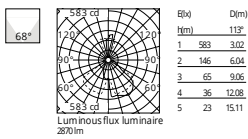

	IP	IP
	20	20

Download

[Mounting instructions](#) PDF

Photometric Files

[LDT / IES](#) LDT

Technical Drawings

[3D](#) ZIP

Schematic light drawing