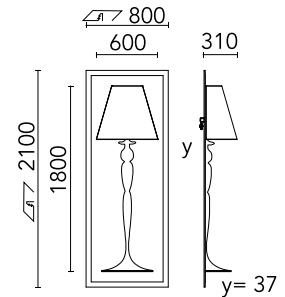

Physical

Colour	Raw
Trim	No
Orientation	Fixed
Net weight (kg)	11
IP internal	20
IP external	20

Download

[Mounting instructions](#) PDF

Photometric Files

[LDT / IES](#) LDT

Technical Drawings

[3D](#) ZIP

	IP	IP
	20	20

Schematic light drawing

Photometric

Lighting type Indirect

Light distribution Symmetric

Electrical

Emergency type No

Notes

[BOOK AN APPOINTMENT](#)

Main specifications

Mounting	Wall recessed
Environments	Indoor dry location
Lamp category	Halogen
Lamp type	QT-32
Icos	No

Physical

Colour	Raw
Trim	No
Orientation	Fixed
Net weight (kg)	28
IP internal	20
IP external	20