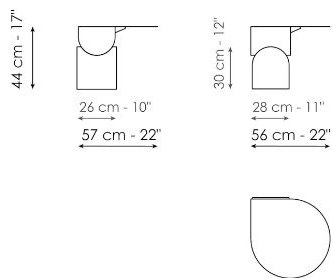

placing near the sofa. The proportions of the tops make the tables pleasantly decorative as well as functional island elements within the living space. The Vague coffee table is available in both high and low versions, which can be combined with each other.

Технические данные

Vague coffee table high

Ширина: 57cm
Глубина: 56cm
Высота: 51cm

Vague coffee table low

Ширина: 57cm
Глубина: 56cm
Высота: 44cm

Finishes

СТОЛЕШНИЦА

Металл категория Plus