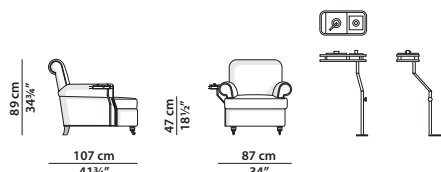

MADE IN ITALY

CHARLOTTE Giuseppe Manzoni

87 x 107 h89

Poltrona. Armchair.

Accessorio vassoio fumatori.
Accessory smoker's tray.

Struttura in ottone lucidato.
Polished brass structure.

77 x 60 h45

Pouf.

48 x 48

Cuscino. Cushion.

60 x 60

Cuscino. Cushion.