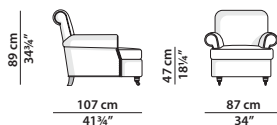

MADE IN ITALY

CHARLOTTE Giuseppe Manzoni

87 x 107 h89

Poltrona. Armchair.

Accessorio vassoio fumatori.
Accessory smoker's tray.

Struttura in ottone lucidato.
Polished brass structure.

77 x 60 h45

Pouf.

48 x 48

Cuscino. Cushion.

60 x 60

Cuscino. Cushion.