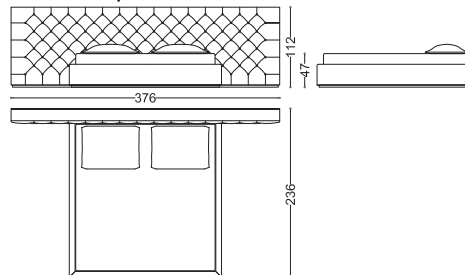

Art. 44400/22